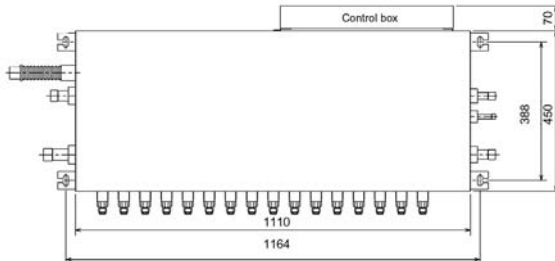

Technical Information >>

BC CONTROLLERS		CMB-PI04V-G	CMB-PI05V-G	CMB-PI06V-G
MODEL REFERENCE				
NUMBER OF CONNECTIONS		4	5	6
WEIGHT (kg)		24	27	29
DIMENSIONS (mm)	Width	648	648	648
	Depth	362 + 70	362 + 70	362 + 70
	Height	284	284	284
ELECTRICAL SUPPLY		220-240v, 50Hz	220-240v, 50Hz	220-240v, 50Hz
PHASE		Single	Single	Single
POWER INPUT (KW)		0.085	0.104	0.123
RUNNING CURRENT (A)		0.36	0.44	0.52
FUSE RATING (BS88) – HRC (A)		6	6	6
MAINS CABLE No. Cores		3	3	3

CMB-PI04, I05, I06V-G

Upper View >

Side View >

	A	B	C	D
CMB-P104V-G			3	180
CMB-P105V-G	648	702	4	240
CMB-P106V-G			5	300

CMB-PI08, I010, I013, I016V-GA

Upper View >

Side View >

	A	B
CMB-P108V-GA	7	420
CMB-P1010V-GA	9	540
CMB-P1013V-GA	12	720
CMB-P1016V-GA	15	900