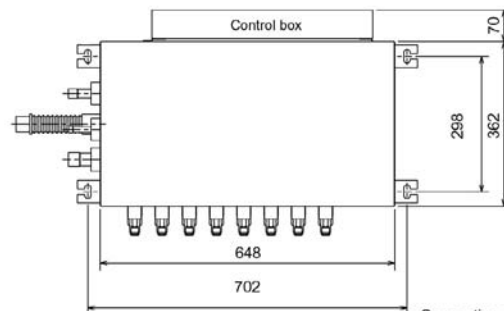

CMB-PI04, I08V-GB

Upper View >