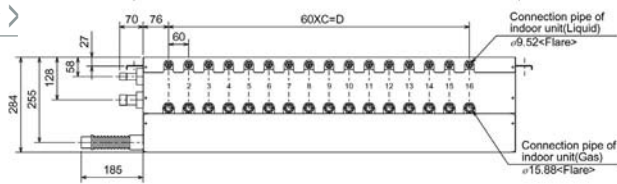

Technical Information >>

BC CONTROLLERS		CMB-PI04V-G	CMB-PI05V-G	CMB-PI06V-G
MODEL REFERENCE				
NUMBER OF CONNECTIONS		4	5	6
WEIGHT (kg)		24	27	29
DIMENSIONS (mm)	Width	648	648	648
	Depth	362 + 70	362 + 70	362 + 70
	Height	284	284	284
ELECTRICAL SUPPLY		220-240v, 50Hz	220-240v, 50Hz	220-240v, 50Hz
PHASE		Single	Single	Single
POWER INPUT (KW)		0.085	0.104	0.123
RUNNING CURRENT (A)		0.36	0.44	0.52
FUSE RATING (BS88) – HRC (A)		6	6	6
MAINS CABLE No. Cores		3	3	3

Note: CMB-P-V-G units are for use with PURY-P200-350YGM-A & PQRY-P200/250YGM-A outdoor units only

MASTER BC CONTROLLERS		SLAVE BC CONTROLLERS					
MODEL REFERENCE		CMB-PI08V-GA	CMB-PI010V-GA	CMB-PI013V-GA	CMB-PI016V-GA	CMB-PI04V-GB	CMB-PI08V-GB
NUMBER OF CONNECTIONS		8	10	13	16	4	8
WEIGHT (kg)		44	49	57	64	22	32
DIMENSIONS (mm)	Width	1110	1110	1110	1110	648	648
	Depth	450 + 70	450 + 70	450 + 70	450 + 70	362 + 70	362 + 70
	Height	289	289	289	289	284	284
ELECTRICAL SUPPLY		220-240v, 50Hz	220-240v, 50Hz	220-240v, 50Hz	220-240v, 50Hz	220-240v, 50Hz	220-240v, 50Hz
PHASE		Single	Single	Single	Single	Single	Single
POWER INPUT (KW)		0.161	0.198	0.255	0.312	0.076	0.151
RUNNING CURRENT (A)		0.68	0.83	1.07	1.30	0.32	0.63
FUSE RATING (BS88) – HRC (A)		6	6	6	6	6	6
MAINS CABLE No. Cores		3	3	3	3	3	3

CMB-PI04, I05, I06V-G

Upper View >

Side View >

	A	B	C	D
CMB-P104V-G			3	180
CMB-P105V-G	648	702	4	240
CMB-P106V-G			5	300

CMB-PI08, I010, I013, I016V-GA

Upper View >

Side View >

	A	B
CMB-P108V-GA	7	420
CMB-P1010V-GA	9	540
CMB-P1013V-GA	12	720
CMB-P1016V-GA	15	900