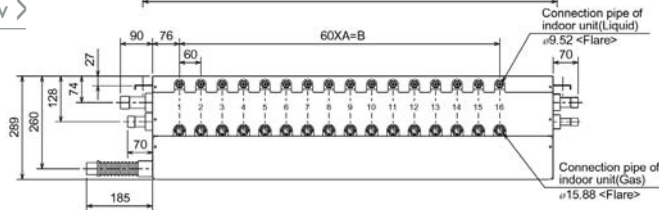

Technical Information >>

BC CONTROLLERS		CMB-PI04V-G	CMB-PI05V-G	CMB-PI06V-G
MODEL REFERENCE				
NUMBER OF CONNECTIONS		4	5	6
WEIGHT (kg)		24	27	29
DIMENSIONS (mm)	Width	648	648	648
	Depth	362 + 70	362 + 70	362 + 70
	Height	284	284	284
ELECTRICAL SUPPLY		220-240v, 50Hz	220-240v, 50Hz	220-240v, 50Hz
PHASE		Single	Single	Single
POWER INPUT (KW)		0.085	0.104	0.123
RUNNING CURRENT (A)		0.36	0.44	0.52
FUSE RATING (BS88) – HRC (A)		6	6	6
MAINS CABLE No. Cores		3	3	3

CMB-PI04, I05, I06V-G

Upper View >

Side View >

	A	B	C	D
CMB-P104V-G			3	180
CMB-P105V-G	648	702	4	240
CMB-P106V-G			5	300

CMB-PI08, I010, I013, I016V-GA

Upper View >

Side View >

	A	B
CMB-P108V-GA	7	420
CMB-P1010V-GA	9	540
CMB-P1013V-GA	12	720
CMB-P1016V-GA	15	900