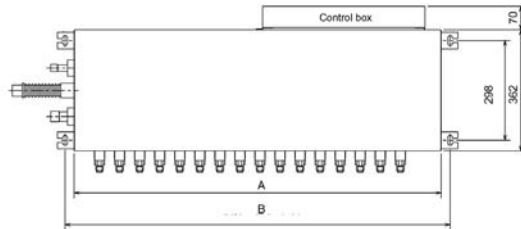

CMB-PI04, I05, I06V-G

Upper View >