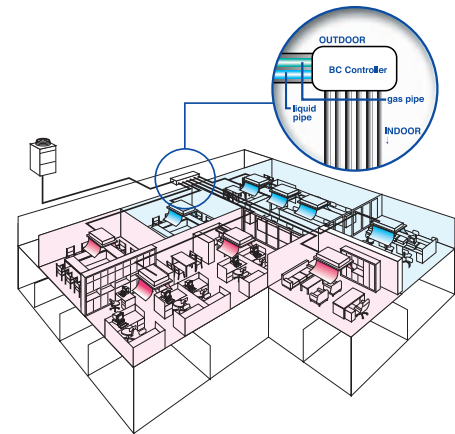

BC Controllers

At the heart of both the R2 and WR2 Series, the BC controller makes simultaneous heating and cooling possible. It has the inherent 'intelligence' to be the system's decision-maker:

- > Transferring energy around the system
- > Drawing on energy from the heat source units/outdoor units
- > Directing energy as requested by the individual indoor units
- > Instructs the heat source unit/outdoor unit on the amount of refrigerant (liquid or gas) that is required to achieve the requested cooling or heating requirements
- > Allows unique 2-pipe heat recovery application
- > HIC Circuit for improved efficiency

Technical Information >>

BC CONTROLLERS		CMB-PI04V-G	CMB-PI05V-G	CMB-PI06V-G
MODEL REFERENCE				
NUMBER OF CONNECTIONS		4	5	6
WEIGHT (kg)		24	27	29
DIMENSIONS (mm)	Width	648	648	648
	Depth	362 + 70	362 + 70	362 + 70
	Height	284	284	284
ELECTRICAL SUPPLY		220-240v, 50Hz	220-240v, 50Hz	220-240v, 50Hz
PHASE		Single	Single	Single
POWER INPUT (KW)		0.085	0.104	0.123
RUNNING CURRENT (A)		0.36	0.44	0.52
FUSE RATING (BS88) – HRC (A)		6	6	6
MAINS CABLE No. Cores		3	3	3