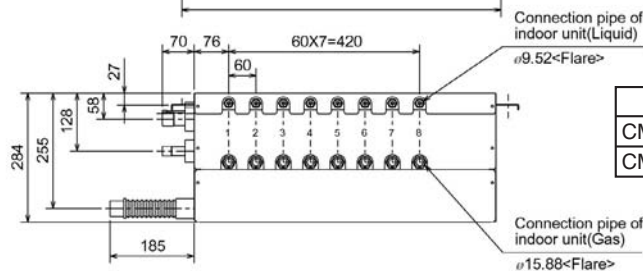

Side View >