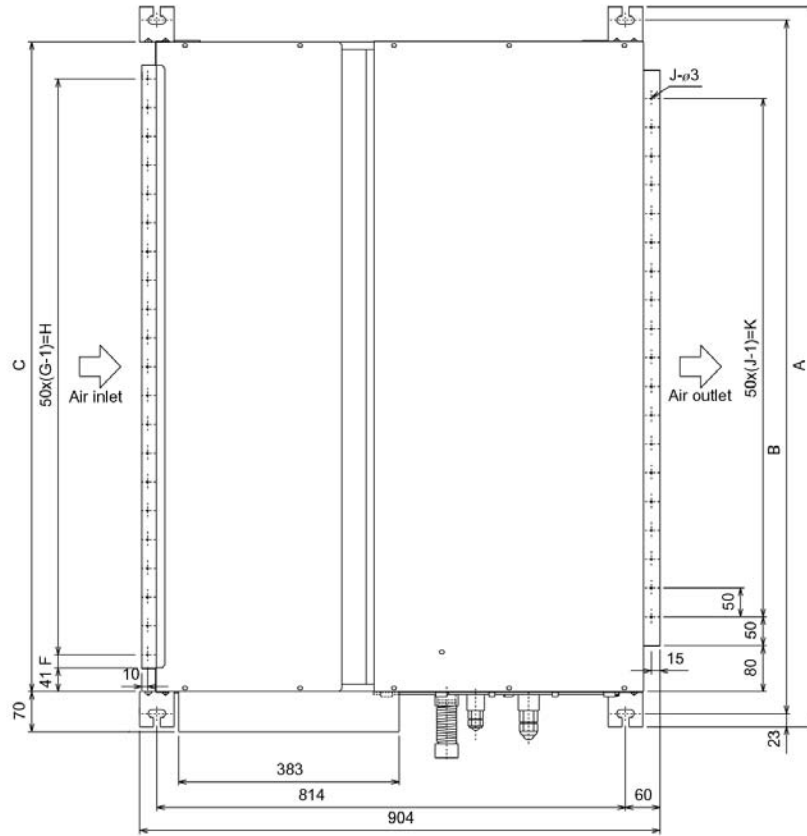

[Technical Information >>](#)

PEFY-P-VMH-E - INDOOR UNIT

MODEL REFERENCE		PEFY-P80VMH-E	PEFY-P100VMH-E	PEFY-P125VMH-E	PEFY-P140VMH-E
CAPACITY (kW)	Heating (nominal)	10.0	12.5	16.0	18.0
	Cooling (nominal)	9.0	11.2	14.0	16.0
R410A / R407c	Heating (UK)	9.2	11.6	14.8	16.6
	Cooling (UK)	8.5	10.6	13.2	15.1
R407c	Cooling (UK)	8.6	10.6	13.3	15.2
R410A High Sensible	Cooling (UK)	6.5	8.1	10.2	11.6
SHF	R410A (UK)	0.74	0.80	0.74	0.74
	R407c (UK)	0.73	0.80	0.74	0.74
High Sensible	R410A (UK)	0.83	0.91	0.81	0.82
POWER INPUT (kW)	Heating (nominal)	0.32	0.48	0.48	0.48
	Cooling (nominal)	0.32	0.48	0.48	0.48
AIRFLOW (m3/min)	Lo-Hi	18-25	26.5-38.0	26.5-38.0	28-40
EXTERNAL STATIC PRESSURE (Pa) - Lo-Mi-Hi		100-150-200	100-150-200	100-150-200	100-150-200
NOISE (dBA)	Lo-Hi	38-43	38-44	38-44	38-44
WEIGHT (kg)		50	70	70	70
DIMENSIONS (mm)	Width	1000	1200	1200	1200
	Depth	900	900	900	900
	Height	380	380	380	380
ELECTRICAL SUPPLY		220-240v,	220-240v,	220-240v,	220-240v,
		50Hz	50Hz	50Hz	50Hz
PHASE		Single	Single	Single	Single
RUNNING CURRENT (A)	Heating	1.47	2.34	2.34	2.35
	Cooling	1.47	2.34	2.34	2.35
FUSE RATING (BS88) – HRC (A)		6	6	6	6
MAINS CABLE No. Cores		3	3	3	3

PEFY-P80, 100, 125, 140VMH-E

Upper View >

Side View >

Model	A	B	C	F	G	H	J	K
PEFY-P80VMH-E	1050	1004	930	25	17	800	15	700
PEFY-P100-125-140VMH-E	1250	1204	1130	25	21	1000	19	900

This pdf has been downloaded from the website of :