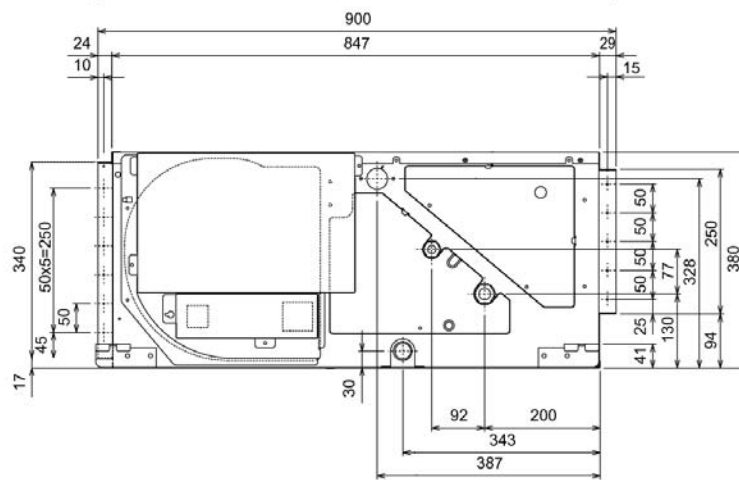

[Technical Information >>](#)

PEFY-P-VMH-E - INDOOR UNIT

MODEL REFERENCE		PEFY-P80VMH-E	PEFY-P100VMH-E	PEFY-P125VMH-E	PEFY-P140VMH-E
CAPACITY (kW)	Heating (nominal)	10.0	12.5	16.0	18.0
	Cooling (nominal)	9.0	11.2	14.0	16.0
R410A / R407c	Heating (UK)	9.2	11.6	14.8	16.6
	Cooling (UK)	8.5	10.6	13.2	15.1
R407c	Cooling (UK)	8.6	10.6	13.3	15.2
R410A High Sensible	Cooling (UK)	6.5	8.1	10.2	11.6
SHF	R410A (UK)	0.74	0.80	0.74	0.74
	R407c (UK)	0.73	0.80	0.74	0.74
High Sensible	R410A (UK)	0.83	0.91	0.81	0.82
POWER INPUT (kW)	Heating (nominal)	0.32	0.48	0.48	0.48
	Cooling (nominal)	0.32	0.48	0.48	0.48
AIRFLOW (m3/min)	Lo-Hi	18-25	26.5-38.0	26.5-38.0	28-40
EXTERNAL STATIC PRESSURE (Pa) - Lo-Mi-Hi		100-150-200	100-150-200	100-150-200	100-150-200
NOISE (dBA)	Lo-Hi	38-43	38-44	38-44	38-44
WEIGHT (kg)		50	70	70	70
DIMENSIONS (mm)	Width	1000	1200	1200	1200
	Depth	900	900	900	900
	Height	380	380	380	380
ELECTRICAL SUPPLY		220-240v,	220-240v,	220-240v,	220-240v,
		50Hz	50Hz	50Hz	50Hz
PHASE		Single	Single	Single	Single
RUNNING CURRENT (A)	Heating	1.47	2.34	2.34	2.35
	Cooling	1.47	2.34	2.34	2.35
FUSE RATING (BS88) – HRC (A)		6	6	6	6
MAINS CABLE No. Cores		3	3	3	3

PEFY-P80, 100, 125, 140VMH-E

Upper View >

Side View >

Model	A	B	C	F	G	H	J	K
PEFY-P80VMH-E	1050	1004	930	25	17	800	15	700
PEFY-P100-125-140VMH-E	1250	1204	1130	25	21	1000	19	900

This pdf has been downloaded from the website of :