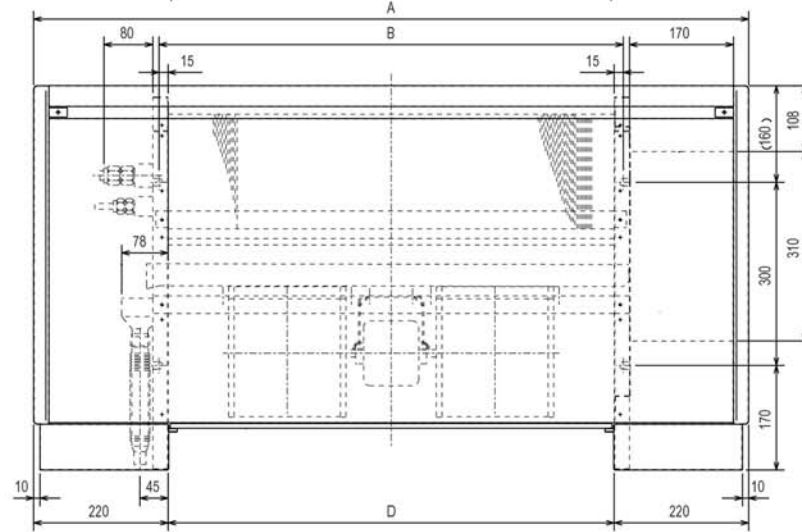

- Remote controller can be incorporated into the main unit
- Cooling operation set temperature can be set down to 14°C db when used with R410A

Technical Information >>

PFFY-P-VLEM-E - INDOOR UNIT		PFFY-P20VLEM-E	PFFY-P25VLEM-E	PFFY-P32VLEM-E	PFFY-P40VLEM-E	PFFY-P50VLEM-E	PFFY-P63VLEM-E
CAPACITY (kW)	Heating (nominal)	2.5	3.2	4.0	5.0	6.3	8.0
	Cooling (nominal)	2.2	2.8	3.6	4.5	5.6	7.1
R410A / R407c	Heating (UK)	2.3	3.0	3.7	4.6	5.8	7.4
	Cooling (UK)	2.1	2.6	3.4	4.3	5.3	6.7
R407c	Cooling (UK)	2.1	2.7	3.4	4.3	5.3	6.7
R410A High Sensible	Cooling (UK)	1.7	2.0	2.6	3.3	4.1	5.2
SHF	R410A (UK)	0.90	0.81	0.74	0.72	0.74	0.73
	R407c (UK)	0.90	0.78	0.74	0.72	0.74	0.73
High Sensible	R410A (UK)	1.00	0.95	0.81	0.79	0.80	0.79
POWER INPUT (kW)	Heating (nominal)	0.04	0.04	0.06	0.065	0.085	0.10
	Cooling (nominal)	0.04	0.04	0.06	0.065	0.085	0.10
AIRFLOW (m3/min)	Lo-Hi	5.5-6.5	5.5-6.5	7-9	9-11	12-14	12-15.5
NOISE (dBA)	Lo-Hi	34-40	34-40	35-40	38-43	38-43	40-46
WEIGHT (kg)		23	23	25	26	30	32
DIMENSIONS (mm)	Width	1050	1050	1170	1170	1410	1410
	Depth	220	220	220	220	220	220
	Height	630	630	630	630	630	630
ELECTRICAL SUPPLY		220-240v, 50Hz	220-240v, 50Hz	220-240v, 50Hz	220-240v, 50Hz	220-240v, 50Hz	220-240v, 50Hz
PHASE		Single	Single	Single	Single	Single	Single
RUNNING CURRENT (A)	Heating	0.19	0.19	0.29	0.32	0.40	0.46
	Cooling	0.19	0.19	0.29	0.32	0.40	0.46
FUSE RATING (BS88) – HRC (A)		6	6	6	6	6	6
MAINS CABLE No. Cores		3	3	3	3	3	3

PFFY-P20,25,32,40,50,63VLEM-E

Upper View >

Front View >

Side View >

Dimensions

Model	A	B	C	D
PFFY -P20VLEM-E	1050	640	600	610
PFFY -P25VLEM-E	1050	640	600	610
PFFY -P32VLEM-E	1170	760	720	730
PFFY -P40VLEM-E	1170	760	720	730
PFFY -P50VLEM-E	1410	1000	960	970
PFFY -P63VLEM-E	1410	1000	960	970