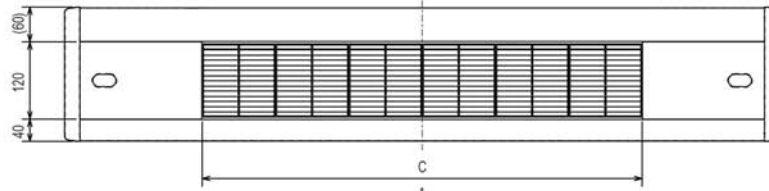

- Remote controller can be incorporated into the main unit
- Cooling operation set temperature can be set down to 14°C db when used with R410A

Technical Information >>

PFFY-P-VLEM-E - INDOOR UNIT		PFFY-P20VLEM-E	PFFY-P25VLEM-E	PFFY-P32VLEM-E	PFFY-P40VLEM-E	PFFY-P50VLEM-E	PFFY-P63VLEM-E
CAPACITY (kW)	Heating (nominal)	2.5	3.2	4.0	5.0	6.3	8.0
	Cooling (nominal)	2.2	2.8	3.6	4.5	5.6	7.1
R410A / R407c	Heating (UK)	2.3	3.0	3.7	4.6	5.8	7.4
	Cooling (UK)	2.1	2.6	3.4	4.3	5.3	6.7
R407c	Cooling (UK)	2.1	2.7	3.4	4.3	5.3	6.7
R410A High Sensible	Cooling (UK)	1.7	2.0	2.6	3.3	4.1	5.2
SHF	R410A (UK)	0.90	0.81	0.74	0.72	0.74	0.73
	R407c (UK)	0.90	0.78	0.74	0.72	0.74	0.73
High Sensible	R410A (UK)	1.00	0.95	0.81	0.79	0.80	0.79
POWER INPUT (kW)	Heating (nominal)	0.04	0.04	0.06	0.065	0.085	0.10
	Cooling (nominal)	0.04	0.04	0.06	0.065	0.085	0.10
AIRFLOW (m3/min)	Lo-Hi	5.5-6.5	5.5-6.5	7-9	9-11	12-14	12-15.5
NOISE (dBA)	Lo-Hi	34-40	34-40	35-40	38-43	38-43	40-46
WEIGHT (kg)		23	23	25	26	30	32
DIMENSIONS (mm)	Width	1050	1050	1170	1170	1410	1410
	Depth	220	220	220	220	220	220
	Height	630	630	630	630	630	630
ELECTRICAL SUPPLY		220-240v, 50Hz	220-240v, 50Hz	220-240v, 50Hz	220-240v, 50Hz	220-240v, 50Hz	220-240v, 50Hz
PHASE		Single	Single	Single	Single	Single	Single
RUNNING CURRENT (A)	Heating	0.19	0.19	0.29	0.32	0.40	0.46
	Cooling	0.19	0.19	0.29	0.32	0.40	0.46
FUSE RATING (BS88) – HRC (A)		6	6	6	6	6	6
MAINS CABLE No. Cores		3	3	3	3	3	3

PFFY-P20,25,32,40,50,63VLEM-E

Upper View >

Front View >

Side View >

Dimensions

Model	A	B	C	D
PFFY -P20VLEM-E	1050	640	600	610
PFFY -P25VLEM-E	1050	640	600	610
PFFY -P32VLEM-E	1170	760	720	730
PFFY -P40VLEM-E	1170	760	720	730
PFFY -P50VLEM-E	1410	1000	960	970
PFFY -P63VLEM-E	1410	1000	960	970