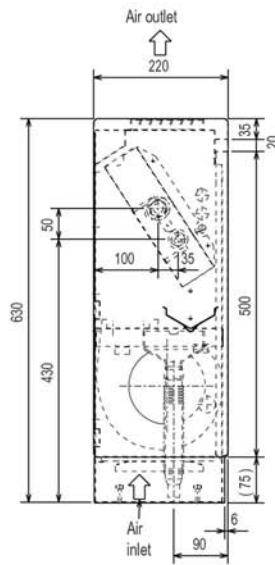

- Remote controller can be incorporated into the main unit
- Cooling operation set temperature can be set down to 14°C db when used with R410A

Technical Information >>

PFFY-P-VLEM-E - INDOOR UNIT		PFFY-P20VLEM-E	PFFY-P25VLEM-E	PFFY-P32VLEM-E	PFFY-P40VLEM-E	PFFY-P50VLEM-E	PFFY-P63VLEM-E
CAPACITY (kW)	Heating (nominal)	2.5	3.2	4.0	5.0	6.3	8.0
	Cooling (nominal)	2.2	2.8	3.6	4.5	5.6	7.1
R410A / R407c	Heating (UK)	2.3	3.0	3.7	4.6	5.8	7.4
	Cooling (UK)	2.1	2.6	3.4	4.3	5.3	6.7
R407c	Cooling (UK)	2.1	2.7	3.4	4.3	5.3	6.7
R410A High Sensible	Cooling (UK)	1.7	2.0	2.6	3.3	4.1	5.2
SHF	R410A (UK)	0.90	0.81	0.74	0.72	0.74	0.73
	R407c (UK)	0.90	0.78	0.74	0.72	0.74	0.73
High Sensible	R410A (UK)	1.00	0.95	0.81	0.79	0.80	0.79
POWER INPUT (kW)	Heating (nominal)	0.04	0.04	0.06	0.065	0.085	0.10
	Cooling (nominal)	0.04	0.04	0.06	0.065	0.085	0.10
AIRFLOW (m3/min)	Lo-Hi	5.5-6.5	5.5-6.5	7-9	9-11	12-14	12-15.5
NOISE (dBA)	Lo-Hi	34-40	34-40	35-40	38-43	38-43	40-46
WEIGHT (kg)		23	23	25	26	30	32
DIMENSIONS (mm)	Width	1050	1050	1170	1170	1410	1410
	Depth	220	220	220	220	220	220
	Height	630	630	630	630	630	630
ELECTRICAL SUPPLY		220-240v, 50Hz	220-240v, 50Hz	220-240v, 50Hz	220-240v, 50Hz	220-240v, 50Hz	220-240v, 50Hz
PHASE		Single	Single	Single	Single	Single	Single
RUNNING CURRENT (A)	Heating	0.19	0.19	0.29	0.32	0.40	0.46
	Cooling	0.19	0.19	0.29	0.32	0.40	0.46
FUSE RATING (BS88) – HRC (A)		6	6	6	6	6	6
MAINS CABLE No. Cores		3	3	3	3	3	3

PFFY-P20,25,32,40,50,63VLEM-E

Upper View >

Front View >

Side View >

Dimensions

Model	A	B	C	D
PFFY -P20VLEM-E	1050	640	600	610
PFFY -P25VLEM-E	1050	640	600	610
PFFY -P32VLEM-E	1170	760	720	730
PFFY -P40VLEM-E	1170	760	720	730
PFFY -P50VLEM-E	1410	1000	960	970
PFFY -P63VLEM-E	1410	1000	960	970