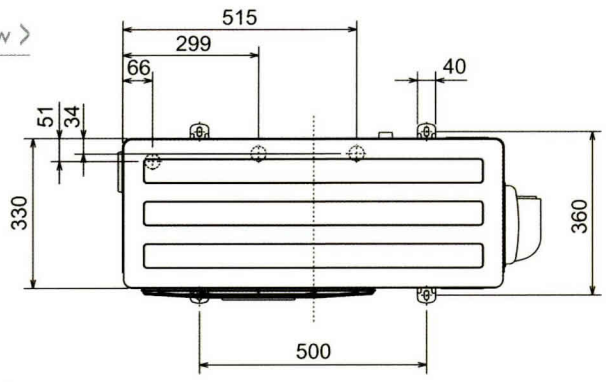

MUH-GA60VB / MUZ-GA50-71VA / SUZ-KA50/60VA

Upper View >