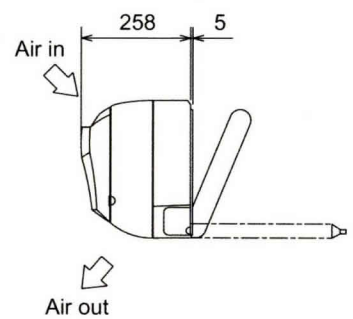

MUZ-GA-VA - OUTDOOR UNITS

MODEL REFERENCE		N/A Multi-Split Only	MUZ-GA25VA	MUZ-GA35VA	MUZ-GA50VA	MUZ-GA60VA	MUZ-GA71VA
NOISE (dBA)	Heating/Cooling - Lo-Hi	-	46 / 46	48 / 47	53-55 / 51-53	53-55 / 51-53	53-55 / 51-53
WEIGHT (kg)		-	31	33	53	53	58
DIMENSIONS (mm)	Width	-	800	800	840	840	840
	Depth	-	285	285	330	330	330
	Height	-	550	550	850	850	850
ELECTRICAL SUPPLY		-	220-240v, 50Hz	220-240v, 50Hz	220-240v, 50Hz	220-240v, 50Hz	220-240v, 50Hz
SYSTEM POWER INPUT (kW)	Heating/Cooling (nominal)	-	0.76 / 0.64	1.055 / 1.08	1.63 / 1.46	1.94 / 1.93	2.45 / 2.42
	Heating/Cooling (UK)	-	0.69 / 0.51	0.96 / 0.86	1.48 / 1.17	1.77 / 1.54	2.23 / 1.94
STARTING CURRENT (A)		-	3.6	5.0	7.46	8.93	11.2
SYSTEM RUNNING CURRENT (A)	Heating/Cooling	-	3.6 / 3.2	4.8 / 5.0	7.46 / 6.68	8.93 / 8.83	11.2 / 11.0
FUSE RATING (BS88) - HRC (A)		-	10	16	16	20	25
MAINS CABLE No. CORES		-	3	3	3	3	3
MAX PIPE LENGTH (m)		-	20	20	30	30	30
MAX HEIGHT DIFFERENCE (m)		-	12	12	15	15	15
CHARGE R410A (kg) - 7m		-	0.85	0.9	1.8	1.8	2.0

INDOOR UNIT MSZ-GA22-35VA

Upper View >

Front View >

Side View >

INDOOR UNIT MSZ-GA50-71VA

Upper View >

Front View >

Side View >