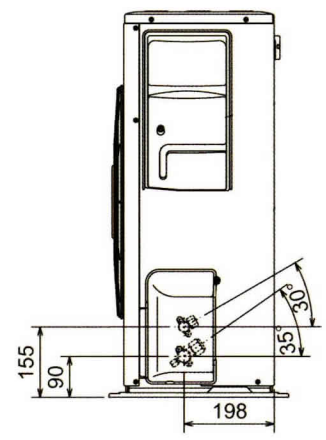

MUZ-GA-VA - OUTDOOR UNITS

MODEL REFERENCE		N/A Multi-Split Only	MUZ-GA25VA	MUZ-GA35VA	MUZ-GA50VA	MUZ-GA60VA	MUZ-GA71VA
NOISE (dBA)	Heating/Cooling - Lo-Hi	-	46 / 46	48 / 47	53-55 / 51-53	53-55 / 51-53	53-55 / 51-53
WEIGHT (kg)		-	31	33	53	53	58
DIMENSIONS (mm)	Width	-	800	800	840	840	840
	Depth	-	285	285	330	330	330
	Height	-	550	550	850	850	850
ELECTRICAL SUPPLY		-	220-240v, 50Hz	220-240v, 50Hz	220-240v, 50Hz	220-240v, 50Hz	220-240v, 50Hz
SYSTEM POWER INPUT (kW)	Heating/Cooling (nominal)	-	0.76 / 0.64	1.055 / 1.08	1.63 / 1.46	1.94 / 1.93	2.45 / 2.42
	Heating/Cooling (UK)	-	0.69 / 0.51	0.96 / 0.86	1.48 / 1.17	1.77 / 1.54	2.23 / 1.94
STARTING CURRENT (A)		-	3.6	5.0	7.46	8.93	11.2
SYSTEM RUNNING CURRENT (A)	Heating/Cooling	-	3.6 / 3.2	4.8 / 5.0	7.46 / 6.68	8.93 / 8.83	11.2 / 11.0
FUSE RATING (BS88) - HRC (A)		-	10	16	16	20	25
MAINS CABLE No. CORES		-	3	3	3	3	3
MAX PIPE LENGTH (m)		-	20	20	30	30	30
MAX HEIGHT DIFFERENCE (m)		-	12	12	15	15	15
CHARGE R410A (kg) - 7m		-	0.85	0.9	1.8	1.8	2.0

Outdoor Units

MU(H)-GA25/35VB / MUZ-GA25/35VA / SUZ-KA25/35VA

Upper View >

Front View >

Side View >

MU-GA50/60VB / MUH-GA50VB

Upper View >

Front View >

Side View >

MUH-GA60VB / MUZ-GA50-71VA / SUZ-KA50/60VA

Upper View >

Front View >

Side View >

This pdf has been downloaded from the website of :

“Supplying and installing the latest in air conditioning technology”