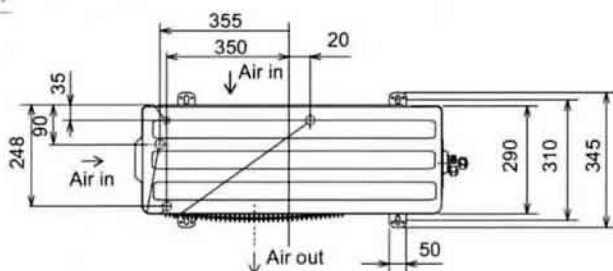

MUZ-GA-VA - OUTDOOR UNITS

MODEL REFERENCE		N/A Multi-Split Only	MUZ-GA25VA	MUZ-GA35VA	MUZ-GA50VA	MUZ-GA60VA	MUZ-GA71VA
NOISE (dBA)	Heating/Cooling - Lo-Hi	-	46 / 46	48 / 47	53-55 / 51-53	53-55 / 51-53	53-55 / 51-53
WEIGHT (kg)		-	31	33	53	53	58
DIMENSIONS (mm)	Width	-	800	800	840	840	840
	Depth	-	285	285	330	330	330
	Height	-	550	550	850	850	850
ELECTRICAL SUPPLY		-	220-240v, 50Hz	220-240v, 50Hz	220-240v, 50Hz	220-240v, 50Hz	220-240v, 50Hz
SYSTEM POWER INPUT (kW)	Heating/Cooling (nominal)	-	0.76 / 0.64	1.055 / 1.08	1.63 / 1.46	1.94 / 1.93	2.45 / 2.42
	Heating/Cooling (UK)	-	0.69 / 0.51	0.96 / 0.86	1.48 / 1.17	1.77 / 1.54	2.23 / 1.94
STARTING CURRENT (A)		-	3.6	5.0	7.46	8.93	11.2
SYSTEM RUNNING CURRENT (A)	Heating/Cooling	-	3.6 / 3.2	4.8 / 5.0	7.46 / 6.68	8.93 / 8.83	11.2 / 11.0
FUSE RATING (BS88) - HRC (A)		-	10	16	16	20	25
MAINS CABLE No. CORES		-	3	3	3	3	3
MAX PIPE LENGTH (m)		-	20	20	30	30	30
MAX HEIGHT DIFFERENCE (m)		-	12	12	15	15	15
CHARGE R410A (kg) - 7m		-	0.85	0.9	1.8	1.8	2.0

Outdoor Units

MU(H)-GA25/35VB / MUZ-GA25/35VA / SUZ-KA25/35VA

Upper View >

Front View >

Side View >

MU-GA50/60VB / MUH-GA50VB

Upper View >

Front View >