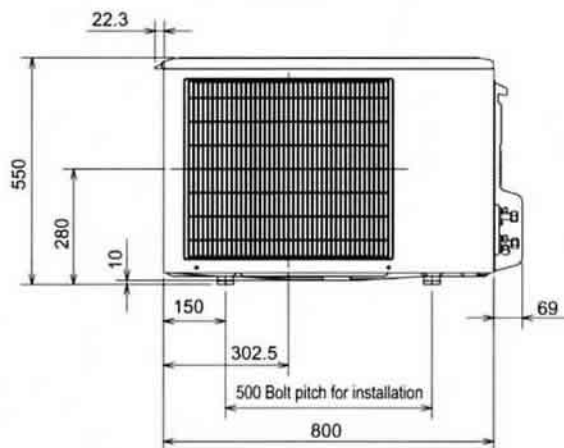

Outdoor Units

MU(H)-GA25/35VB / MUZ-GA25/35VA / SUZ-KA25/35VA

MU-GA50/60VB / MUH-GA50VB