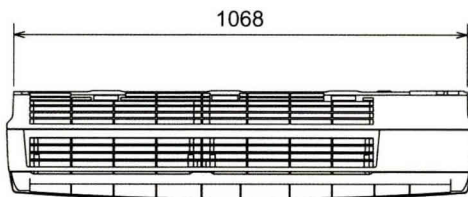

MUZ-GA-VA - OUTDOOR UNITS

MODEL REFERENCE		N/A Multi-Split Only	MUZ-GA25VA	MUZ-GA35VA	MUZ-GA50VA	MUZ-GA60VA	MUZ-GA71VA
NOISE (dBA)	Heating/Cooling - Lo-Hi	-	46 / 46	48 / 47	53-55 / 51-53	53-55 / 51-53	53-55 / 51-53
WEIGHT (kg)		-	31	33	53	53	58
DIMENSIONS (mm)	Width	-	800	800	840	840	840
	Depth	-	285	285	330	330	330
	Height	-	550	550	850	850	850
ELECTRICAL SUPPLY		-	220-240v, 50Hz	220-240v, 50Hz	220-240v, 50Hz	220-240v, 50Hz	220-240v, 50Hz
SYSTEM POWER INPUT (kW)	Heating/Cooling (nominal)	-	0.76 / 0.64	1.055 / 1.08	1.63 / 1.46	1.94 / 1.93	2.45 / 2.42
	Heating/Cooling (UK)	-	0.69 / 0.51	0.96 / 0.86	1.48 / 1.17	1.77 / 1.54	2.23 / 1.94
STARTING CURRENT (A)		-	3.6	5.0	7.46	8.93	11.2
SYSTEM RUNNING CURRENT (A)	Heating/Cooling	-	3.6 / 3.2	4.8 / 5.0	7.46 / 6.68	8.93 / 8.83	11.2 / 11.0
FUSE RATING (BS88) - HRC (A)		-	10	16	16	20	25
MAINS CABLE No. CORES		-	3	3	3	3	3
MAX PIPE LENGTH (m)		-	20	20	30	30	30
MAX HEIGHT DIFFERENCE (m)		-	12	12	15	15	15
CHARGE R410A (kg) - 7m		-	0.85	0.9	1.8	1.8	2.0

INDOOR UNIT MSZ-GA22-35VA

Upper View >

Front View >

Side View >

INDOOR UNIT MSZ-GA50-71VA

Upper View >

Front View >

Side View >

Outdoor Units

MU(H)-GA25/35VB / MUZ-GA25/35VA / SUZ-KA25/35VA

Upper View >

Front View >

Side View >

MU-GA50/60VB / MUH-GA50VB

Upper View >

Front View >