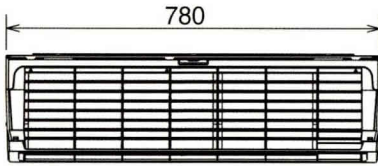

INDOOR UNIT MSZ-GA22-35VA

Upper View >