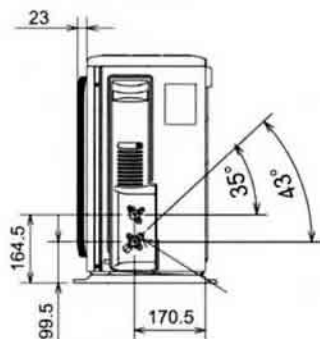

MUZ-GA-VA - OUTDOOR UNITS

MODEL REFERENCE		N/A Multi-Split Only	MUZ-GA25VA	MUZ-GA35VA	MUZ-GA50VA	MUZ-GA60VA	MUZ-GA71VA
NOISE (dBA)	Heating/Cooling - Lo-Hi	-	46 / 46	48 / 47	53-55 / 51-53	53-55 / 51-53	53-55 / 51-53
WEIGHT (kg)		-	31	33	53	53	58
DIMENSIONS (mm)	Width	-	800	800	840	840	840
	Depth	-	285	285	330	330	330
	Height	-	550	550	850	850	850
ELECTRICAL SUPPLY		-	220-240v, 50Hz	220-240v, 50Hz	220-240v, 50Hz	220-240v, 50Hz	220-240v, 50Hz
SYSTEM POWER INPUT (kW)	Heating/Cooling (nominal)	-	0.76 / 0.64	1.055 / 1.08	1.63 / 1.46	1.94 / 1.93	2.45 / 2.42
	Heating/Cooling (UK)	-	0.69 / 0.51	0.96 / 0.86	1.48 / 1.17	1.77 / 1.54	2.23 / 1.94
STARTING CURRENT (A)		-	3.6	5.0	7.46	8.93	11.2
SYSTEM RUNNING CURRENT (A)	Heating/Cooling	-	3.6 / 3.2	4.8 / 5.0	7.46 / 6.68	8.93 / 8.83	11.2 / 11.0
FUSE RATING (BS88) - HRC (A)		-	10	16	16	20	25
MAINS CABLE No. CORES		-	3	3	3	3	3
MAX PIPE LENGTH (m)		-	20	20	30	30	30
MAX HEIGHT DIFFERENCE (m)		-	12	12	15	15	15
CHARGE R410A (kg) - 7m		-	0.85	0.9	1.8	1.8	2.0

Outdoor Units

MU(H)-GA25/35VB / MUZ-GA25/35VA / SUZ-KA25/35VA

Upper View >

Front View >

Side View >

MU-GA50/60VB / MUH-GA50VB

Upper View >

Front View >