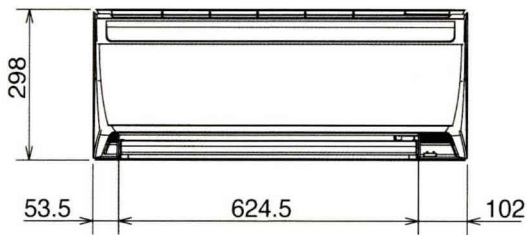

Front View >