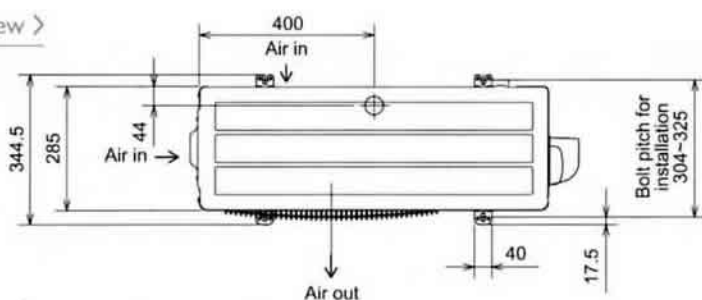

Front View >

Outdoor Units

MU(H)-GA25/35VB / MUZ-GA25/35VA / SUZ-KA25/35VA

Upper View >