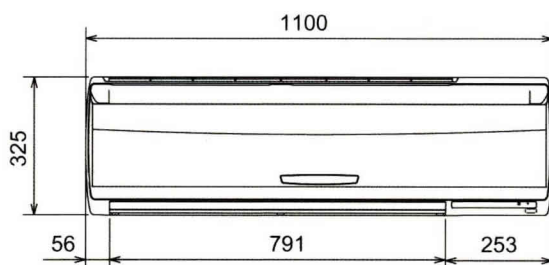

MUZ-GA-VA - OUTDOOR UNITS

MODEL REFERENCE		N/A Multi-Split Only	MUZ-GA25VA	MUZ-GA35VA	MUZ-GA50VA	MUZ-GA60VA	MUZ-GA71VA
NOISE (dBA)	Heating/Cooling - Lo-Hi	-	46 / 46	48 / 47	53-55 / 51-53	53-55 / 51-53	53-55 / 51-53
WEIGHT (kg)		-	31	33	53	53	58
DIMENSIONS (mm)	Width	-	800	800	840	840	840
	Depth	-	285	285	330	330	330
	Height	-	550	550	850	850	850
ELECTRICAL SUPPLY		-	220-240v, 50Hz	220-240v, 50Hz	220-240v, 50Hz	220-240v, 50Hz	220-240v, 50Hz
SYSTEM POWER INPUT (kW)	Heating/Cooling (nominal)	-	0.76 / 0.64	1.055 / 1.08	1.63 / 1.46	1.94 / 1.93	2.45 / 2.42
	Heating/Cooling (UK)	-	0.69 / 0.51	0.96 / 0.86	1.48 / 1.17	1.77 / 1.54	2.23 / 1.94
STARTING CURRENT (A)		-	3.6	5.0	7.46	8.93	11.2
SYSTEM RUNNING CURRENT (A)	Heating/Cooling	-	3.6 / 3.2	4.8 / 5.0	7.46 / 6.68	8.93 / 8.83	11.2 / 11.0
FUSE RATING (BS88) - HRC (A)		-	10	16	16	20	25
MAINS CABLE No. CORES		-	3	3	3	3	3
MAX PIPE LENGTH (m)		-	20	20	30	30	30
MAX HEIGHT DIFFERENCE (m)		-	12	12	15	15	15
CHARGE R410A (kg) - 7m		-	0.85	0.9	1.8	1.8	2.0

INDOOR UNIT MSZ-GA22-35VA

Upper View >

Front View >

Side View >

INDOOR UNIT MSZ-GA50-71VA

Upper View >

Front View >

Side View >