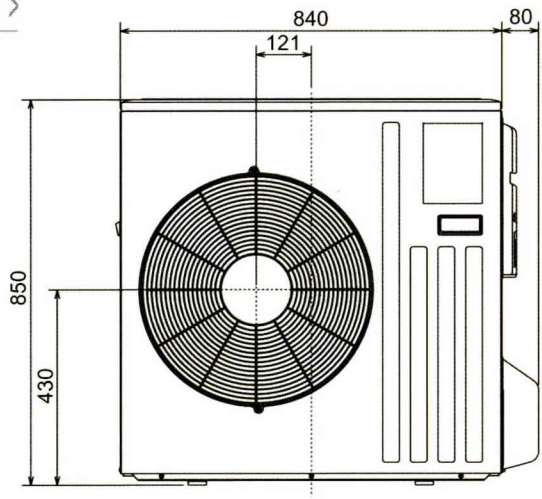

MUZ-GA-VA - OUTDOOR UNITS

MODEL REFERENCE		N/A Multi-Split Only	MUZ-GA25VA	MUZ-GA35VA	MUZ-GA50VA	MUZ-GA60VA	MUZ-GA71VA
NOISE (dBA)	Heating/Cooling - Lo-Hi	-	46 / 46	48 / 47	53-55 / 51-53	53-55 / 51-53	53-55 / 51-53
WEIGHT (kg)		-	31	33	53	53	58
DIMENSIONS (mm)	Width	-	800	800	840	840	840
	Depth	-	285	285	330	330	330
	Height	-	550	550	850	850	850
ELECTRICAL SUPPLY		-	220-240v, 50Hz	220-240v, 50Hz	220-240v, 50Hz	220-240v, 50Hz	220-240v, 50Hz
SYSTEM POWER INPUT (kW)	Heating/Cooling (nominal)	-	0.76 / 0.64	1.055 / 1.08	1.63 / 1.46	1.94 / 1.93	2.45 / 2.42
	Heating/Cooling (UK)	-	0.69 / 0.51	0.96 / 0.86	1.48 / 1.17	1.77 / 1.54	2.23 / 1.94
STARTING CURRENT (A)		-	3.6	5.0	7.46	8.93	11.2
SYSTEM RUNNING CURRENT (A)	Heating/Cooling	-	3.6 / 3.2	4.8 / 5.0	7.46 / 6.68	8.93 / 8.83	11.2 / 11.0
FUSE RATING (BS88) - HRC (A)		-	10	16	16	20	25
MAINS CABLE No. CORES		-	3	3	3	3	3
MAX PIPE LENGTH (m)		-	20	20	30	30	30
MAX HEIGHT DIFFERENCE (m)		-	12	12	15	15	15
CHARGE R410A (kg) - 7m		-	0.85	0.9	1.8	1.8	2.0

Outdoor Units

MU(H)-GA25/35VB / MUZ-GA25/35VA / SUZ-KA25/35VA

Upper View >

Front View >

Side View >

MU-GA50/60VB / MUH-GA50VB

Upper View >

Front View >

Side View >

MUH-GA60VB / MUZ-GA50-71VA / SUZ-KA50/60VA

Upper View >

Front View >

Side View >

This pdf has been downloaded from the website of :

“Supplying and installing the latest in air conditioning technology”