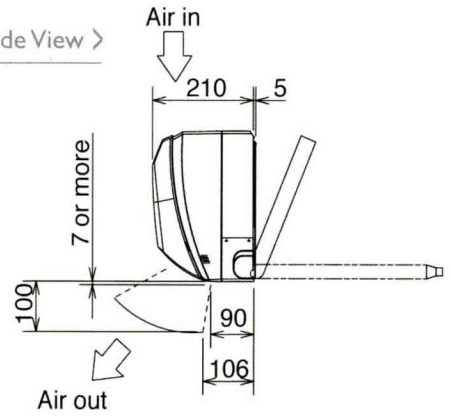

MUZ-GA-VA - OUTDOOR UNITS

MODEL REFERENCE		N/A Multi-Split Only	MUZ-GA25VA	MUZ-GA35VA	MUZ-GA50VA	MUZ-GA60VA	MUZ-GA71VA
NOISE (dBA)	Heating/Cooling - Lo-Hi	-	46 / 46	48 / 47	53-55 / 51-53	53-55 / 51-53	53-55 / 51-53
WEIGHT (kg)		-	31	33	53	53	58
DIMENSIONS (mm)	Width	-	800	800	840	840	840
	Depth	-	285	285	330	330	330
	Height	-	550	550	850	850	850
ELECTRICAL SUPPLY		-	220-240v, 50Hz	220-240v, 50Hz	220-240v, 50Hz	220-240v, 50Hz	220-240v, 50Hz
SYSTEM POWER INPUT (kW)	Heating/Cooling (nominal)	-	0.76 / 0.64	1.055 / 1.08	1.63 / 1.46	1.94 / 1.93	2.45 / 2.42
	Heating/Cooling (UK)	-	0.69 / 0.51	0.96 / 0.86	1.48 / 1.17	1.77 / 1.54	2.23 / 1.94
STARTING CURRENT (A)		-	3.6	5.0	7.46	8.93	11.2
SYSTEM RUNNING CURRENT (A)	Heating/Cooling	-	3.6 / 3.2	4.8 / 5.0	7.46 / 6.68	8.93 / 8.83	11.2 / 11.0
FUSE RATING (BS88) - HRC (A)		-	10	16	16	20	25
MAINS CABLE No. CORES		-	3	3	3	3	3
MAX PIPE LENGTH (m)		-	20	20	30	30	30
MAX HEIGHT DIFFERENCE (m)		-	12	12	15	15	15
CHARGE R410A (kg) - 7m		-	0.85	0.9	1.8	1.8	2.0

INDOOR UNIT MSZ-GA22-35VA

Upper View >

Front View >

Side View >

INDOOR UNIT MSZ-GA50-71VA

Upper View >

Front View >

Side View >