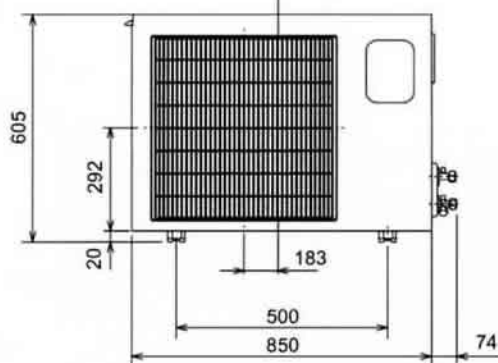

Outdoor Units

MU(H)-GA25/35VB / MUZ-GA25/35VA / SUZ-KA25/35VA

Upper View >

Front View >

Side View >

MU-GA50/60VB / MUH-GA50VB

Upper View >

Front View >