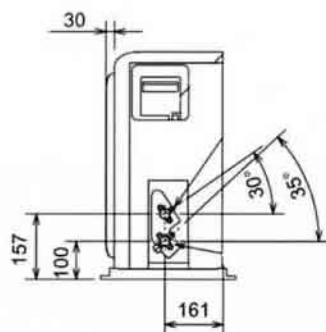

Side View >