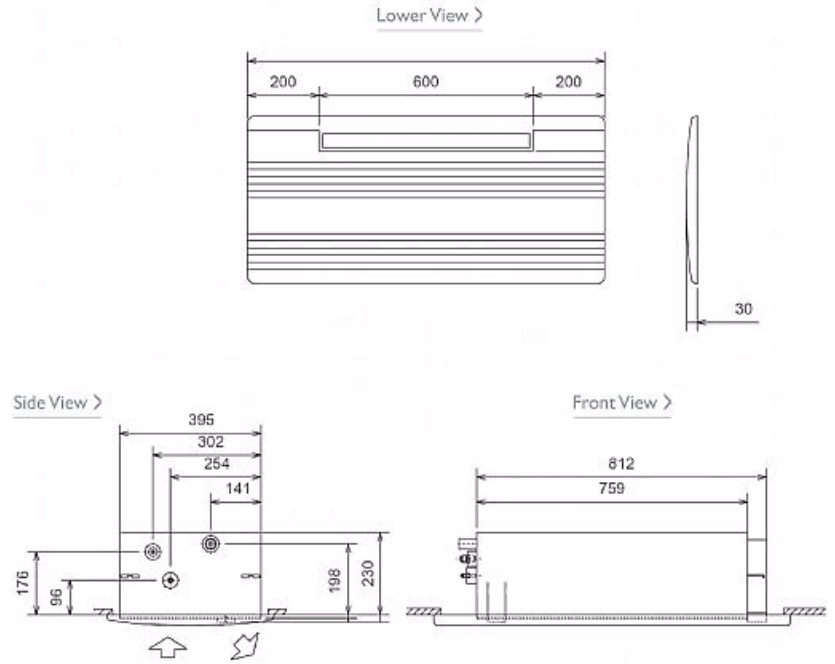

Product Details

PMFY-P32VBM-E	
Capacity (kW):	
Heating (Nominal)	4.0
Cooling (Nominal)	3.6
Heating (UK)	3.7
Cooling (UK)	3.4
R410A High Sensible Cooling (UK)	2.6
SHF R410A (UK)	0.71
SHF High Sensible R410A (UK)	0.77
Power Input (kW) Heating (Nominal)	0.044
Power Input (kW) Cooling (Nominal)	0.044
Airflow(m³/min) - Lo-Mi1-Mi2-Hi	7.3-8-8.6-9.3
Noise (dBA) - Lo-Mi1-Mi2-Hi	32-34-36-37
Width (grille) - mm	812 (1000)
Depth (grille) - mm	395 (470)
Height (grille) - mm	230 (30)
Weight (grille) - kg	14 (3)
Electrical Supply	220-240v, 50Hz
Phase	Single
Mains Cable No. Cores	3
Running Current (A) - Heating	0.21
Running Current (A) - Cooling	0.21
Fuse Rating (BS88) - HRC (A)	6
Grille Ref	PMP-40BMW WHITE GRILLE FOR PMFY- P VBM-E

Dimensions

PMFY-P32VBM-E

Telephone: 01707 282880

Email: air.conditioning@meuk.mee.com Website: <http://www.mitsubishielectric.co.uk/aircon>

CELSIUS AIR CONDITIONING LTD
1, WELL STREET
HEYWOOD
OL10 1NT
Tel: 01706 367500
Fax: 01706 367355

Mitsubishi Electric reserves the right to make any variation in technical specification to the equipment described, or to withdraw or replace products without prior notification or public announcement.