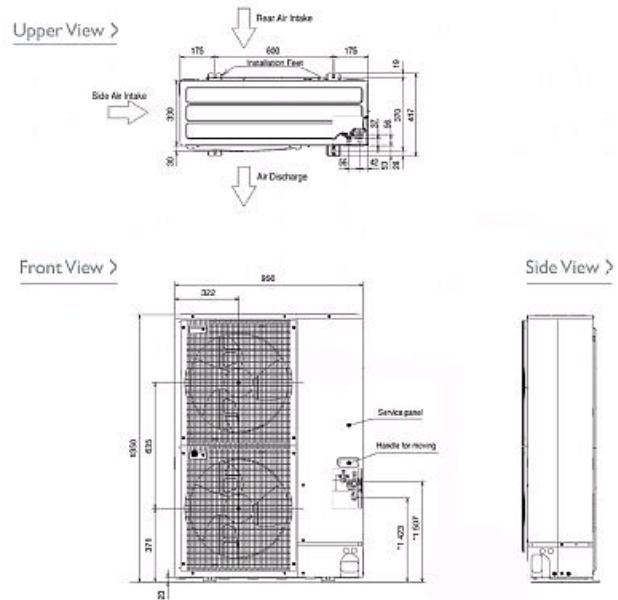

Product Details

PUMY-P100VHMB	
Capacity (kW):	
Heating (Nominal)	12.5
Cooling (Nominal)	11.2
Heating (UK)	10.4
Cooling (UK)	10.3
Power Input (kW) Heating (Nominal)	3.66
Power Input (kW) Cooling (Nominal)	3.34
Power Input (kW) Heating (UK)	3.27
Power Input (kW) Cooling (UK)	2.84
Max No. of Connectable Indoor Units	8
Airflow(m³/min)	100
Noise (dBA)	49
Pipe Size Gas mm (in)	15.88 (5/8)
Pipe Size Liquid mm (in)	9.52 (3/8)
Width - mm	950
Depth - mm	330+30
Height - mm	1350
Weight - kg	127
Electrical Supply	220- 240V, 50Hz
Phase	Single
Mains Cable No. Cores	3
Starting Current (A)	5
Running Current (A) - Heating	15.5
Running Current (A) - Cooling	14.1
Fuse Rating (BS88) - HRC (A)	32

Piping Restrictions

Total Piping Length (m)	120
Furthest Piping Length (m)	80
Furthest Piping Length after 1st Branch (m)	30
Between Indoor and Outdoor Units - Height (m)	50
Between Indoor and Indoor Units - Height (m)	12

Dimensions

PUMY-P100VHMB

Telephone: 01707 282880

Email: air.conditioning@meuk.mee.com Website: <http://www.mitsubishielectric.co.uk/aircon>

CELSIUS AIR CONDITIONING LTD

1, WELL STREET

HEYWOOD

OL10 1NT

Tel: 01706 367500

Fax: 01706 367355

Mitsubishi Electric reserves the right to make any variation in technical specification to the equipment described, or to withdraw or replace products without prior notification or public announcement.