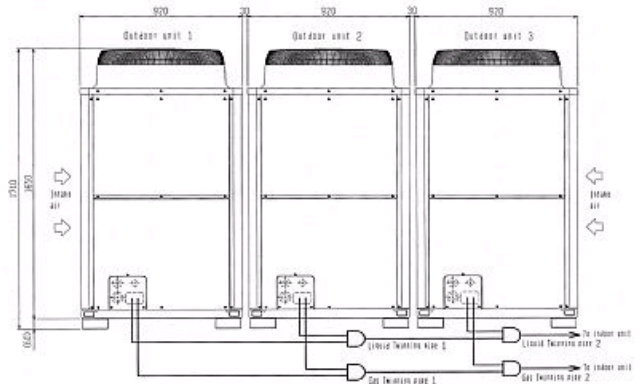

Dimensions

PUHY-RP750YSJM-A

Upper View >

Side View >

Front View >

Telephone: 01707 282880

Email: air.conditioning@meuk.mee.com Website: <http://www.mitsubishielectric.co.uk/aircon>

CELSIUS AIR CONDITIONING LTD