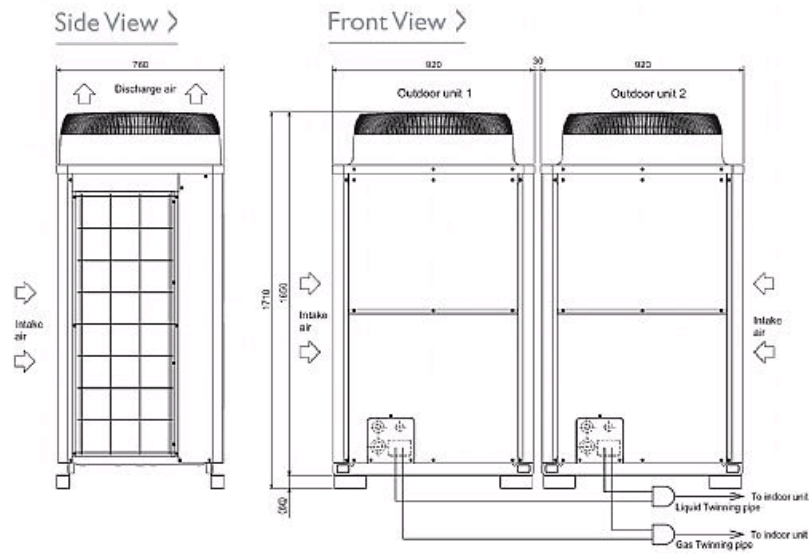

Product Details

PUHY-HP400YSHM-A	
Capacity (kW):	
Heating (Nominal)	50.0
Cooling (Nominal)	45.0
Heating (UK)	53.0
Cooling (UK)	42.3
Power Input (kW) Heating (Nominal)	13.35
Power Input (kW) Cooling (Nominal)	12.86
Power Input (kW) Heating (UK)	21.36
Power Input (kW) Cooling (UK)	9.52
Max No. of Connectable Indoor Units	34
Airflow(m3/min)	225 /225
Noise (dBA)	59
Width - mm	920 + 920
Depth - mm	760
Height - mm	1710
Weight - kg	220 + 220
Electrical Supply	380-415v, 50Hz
Phase	3
Mains Cable No. Cores	4 + earth
Starting Current (A)	8
Running Current (A) - Heating	20.6
Running Current (A) - Cooling	19.8

Piping Restrictions

Total Piping Length (m)	300
Furthest Piping Length (m)	150
Furthest Piping Length after 1st Branch (m)	40
Between Indoor and Outdoor Units - Height (m)	50
Between Indoor and Indoor Units - Height (m)	15

Dimensions

PUHY-HP400YSHM-A

Telephone: 01707 282880

Email: air.conditioning@meuk.mee.com Website: <http://www.mitsubishielectric.co.uk/aircon>

CELSIUS AIR CONDITIONING LTD

1, WELL STREET

HEYWOOD

OL10 1NT

Tel: 01706 367500

Fax: 01706 367355

Mitsubishi Electric reserves the right to make any variation in technical specification to the equipment described, or to withdraw or replace products without prior notification or public announcement.