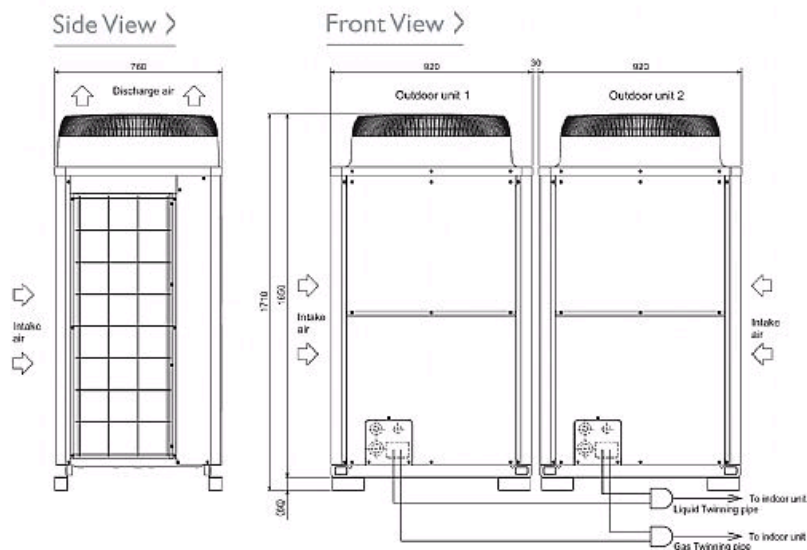

Product Details

PUHY-HP500YSHM-A	
Capacity (kW):	
Heating (Nominal)	63.0
Cooling (Nominal)	56.0
Heating (UK)	66.78
Cooling (UK)	51.5
Power Input (kW) Heating (Nominal)	18.04
Power Input (kW) Cooling (Nominal)	18.16
Power Input (kW) Heating (UK)	28.86
Power Input (kW) Cooling (UK)	12.71
Max No. of Connectable Indoor Units	43
Airflow(m3/min)	225 /225
Noise (dBA)	60
Width - mm	920 + 920
Depth - mm	760
Height - mm	1710
Weight - kg	220 + 220
Electrical Supply	380-415v, 50Hz
Phase	3
Mains Cable No. Cores	4 + earth
Starting Current (A)	8
Running Current (A) - Heating	27.8
Running Current (A) - Cooling	28

Piping Restrictions

Total Piping Length (m)	300
Furthest Piping Length (m)	165
Furthest Piping Length after 1st Branch (m)	40
Between Indoor and Outdoor Units - Height (m)	50
Between Indoor and Indoor Units - Height (m)	15

Dimensions

PUHY-HP500YSHM-A

Telephone: 01707 282880

Email: air.conditioning@meuk.mee.com Website: <http://www.mitsubishielectric.co.uk/aircon>

CELSIUS AIR CONDITIONING LTD

1, WELL STREET

HEYWOOD

OL10 1NT

Tel: 01706 367500

Fax: 01706 367355

Mitsubishi Electric reserves the right to make any variation in technical specification to the equipment described, or to withdraw or replace products without prior notification or public announcement.