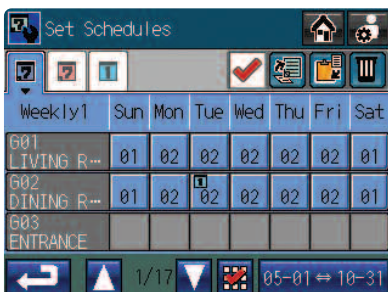

AT50 Scheduling