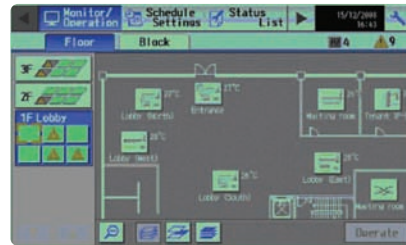

AT50/AG150 Controller Touch Screen Examples

AT50 Home Screen 1

AG150 Home Screen 1

AT50 Home Screen 2

AG150 Home Screen 2

AT50 Home Screen 3

AG150 Home Screen 3

AT50 Indoor Unit Settings