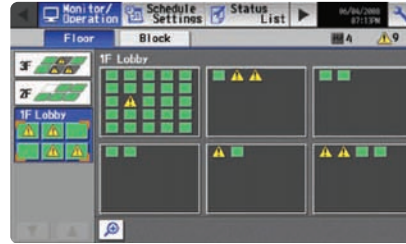

AT50/AG150 Controller Touch Screen Examples

AT50 Home Screen 1

AG150 Home Screen 1

AT50 Home Screen 2

AG150 Home Screen 2

AT50 Home Screen 3

AG150 Home Screen 3

AT50 Indoor Unit Settings