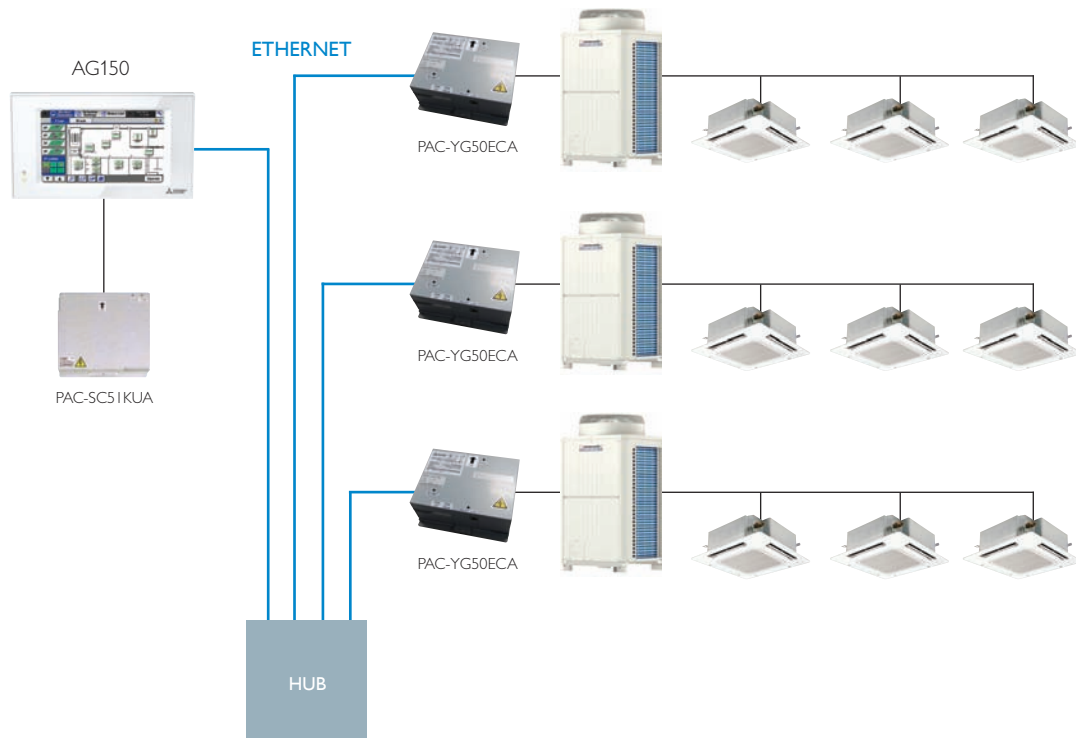

PAC-YG50ECA

AG150 Expansion Controller

The PAC-YG50ECA expansion controller allows the AG150 to monitor and control up to 150 indoors units.

Technical Information

PAC-YG50ECA		
NUMBER OF INDOOR UNITS	NUMBER OF AG150 REQUIRED	NUMBER OF PAC-YG50ECA REQUIRED
0 to 50	1	0
51 to 100	1	2
101 to 150	1	3

PAC-YG50ECA	
FUNCTION	DESCRIPTION
AG150 / PAC-YG50ECA CONNECTION	Ethernet. Ethernet hub and network cables required and not supplied by MEUK
POWER SUPPLY	240VAC 3.2A
DIMENSIONS - mm (WxDxH)	250x97x266