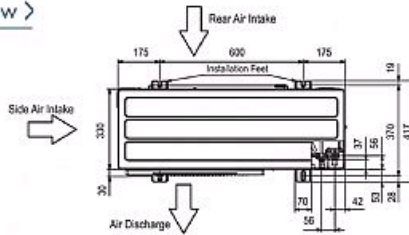

Product Details

MXZ-8B140VA	
Capacity (kW):	
Heating (Nominal)	16.00
Cooling (Nominal)	14.00
Heating (UK)	13.30
Cooling (UK)	13.90
COP / EER (Nominal)	3.91 / 3.52
Energy Label Heating / Cooling	A / A
Width - mm	950
Depth - mm	330
Height - mm	1350
Weight - kg	129
Airflow (m3/min) (Heating /Cooling)	100 /100
Noise (dBA) (Heating /Cooling)	52 /47-50
Electrical Supply	220-240v, 50Hz
Phase	Single
Fuse Rating (BS88) - HRC (A)	40
Interconnecting Cable No. Cores	4
Power Input (kW) - Heating (Nominal)	3.9
Power Input (kW) - Cooling (Nominal)	3.79
Power Input (kW) - Heating (UK)	3.55
Power Input (kW) - Cooling (UK)	3.03
Starting Current (A)	14
Running Current (A) - Heating / Cooling	17.05 / 16.55
Charge R410A (kg) - 40m	8.5

Piping Restrictions

Total Pipe Length (m)	115
Furthest Pipe Length (m)	70
Max Pipe Length per Indoor Unit (m)	15
Indoor to Outdoor Height (m)	30
Indoor to Indoor Height (m)	12

Dimensions

MXZ-8B140VA

Upper View >

Front View >