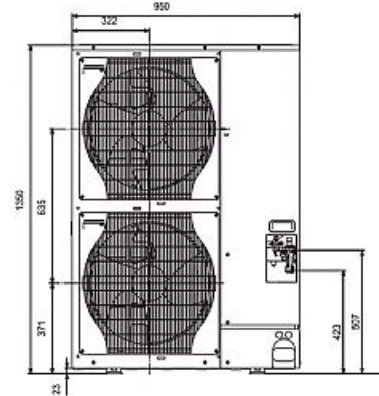

- **14kW Inverter Multi System, based on Mr Slim Power Inverter technology**
- **Total pipe length of 115m / height difference of 30m**
- **Low starting & running currents**
- **Individual control of each indoor unit now possible (ON/OFF & Setpoint)**
- **Connection to M-NET system via MAC-399IF-E interface**
- **Current Limit Adjustment feature**

Pictures not to scale

Product Details

| MXZ-8B140VA | |
|---|----------------|
| Capacity (kW): | |
| Heating (Nominal) | 16.00 |
| Cooling (Nominal) | 14.00 |
| Heating (UK) | 13.30 |
| Cooling (UK) | 13.90 |
| COP / EER (Nominal) | 3.91 / 3.52 |
| Energy Label Heating / Cooling | A / A |
| Width - mm | 950 |
| Depth - mm | 330 |
| Height - mm | 1350 |
| Weight - kg | 129 |
| Airflow (m3/min) (Heating /Cooling) | 100 /100 |
| Noise (dBA) (Heating /Cooling) | 52 /47-50 |
| Electrical Supply | 220-240v, 50Hz |
| Phase | Single |
| Fuse Rating (BS88) - HRC (A) | 40 |
| Interconnecting Cable No. Cores | 4 |
| Power Input (kW) - Heating (Nominal) | 3.9 |
| Power Input (kW) - Cooling (Nominal) | 3.79 |
| Power Input (kW) - Heating (UK) | 3.55 |
| Power Input (kW) - Cooling (UK) | 3.03 |
| Starting Current (A) | 14 |
| Running Current (A) - Heating / Cooling | 17.05 / 16.55 |
| Charge R410A (kg) - 40m | 8.5 |

Piping Restrictions

| | |
|-------------------------------------|-----|
| Total Pipe Length (m) | 115 |
| Furthest Pipe Length (m) | 70 |
| Max Pipe Length per Indoor Unit (m) | 15 |
| Indoor to Outdoor Height (m) | 30 |
| Indoor to Indoor Height (m) | 12 |

Dimensions

MXZ-8B140VA

Upper View >

Front View >

Side View >

Telephone: 01707 282880

Email: air.conditioning@meuk.mee.com Website: <http://www.mitsubishielectric.co.uk/aircon>

CELSIUS AIR CONDITIONING LTD