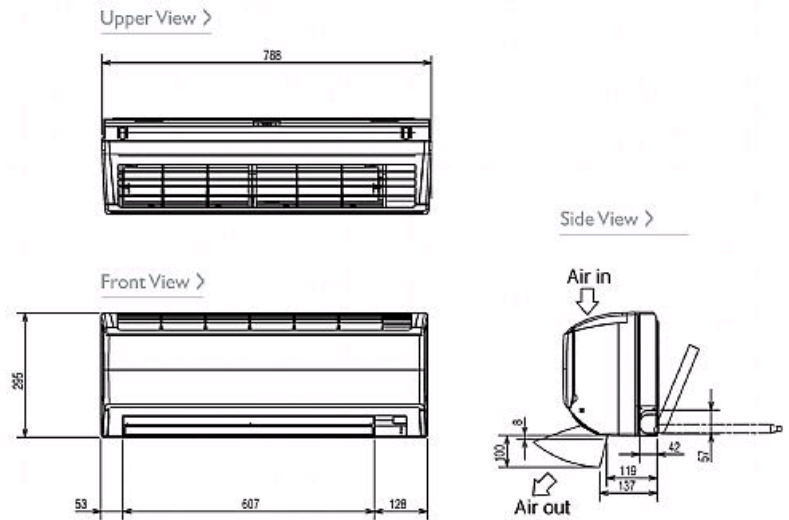

Product Details

MSZ-HC25VA Indoor Unit	
Capacity (kW):	
Heating (Nominal) (Low - High)	3.20 (0.90 - 4.40)
Cooling (Nominal) (Low - High)	2.50 (0.90 - 3.00)
Heating (UK) (Low - High)	2.65 (0.75 - 3.65)
Cooling (UK) (Low - High)	2.50 (0.90 - 3.00)
SHF R410A (Nominal)	0.79
COP / EER (Nominal)	3.64 / 3.25
Energy Label Heating / Cooling	A / A
Width - mm	788
Depth - mm	225
Height - mm	295
Weight - kg	9
Airflow (m³/min) (Heating /Cooling) - Lo-Mi-Hi-SupHi	5.1-6.5-7.8-9.1 / 5.3-7-8.7-10.5
Noise (dBA) (Heating/Cooling) - Lo-Mi-Hi-SupHi	26-32-38-43 / 26-32-38-43
Pipe Size Gas mm (in)	9.52 (3/8)
Pipe Size Liquid mm (in)	6.35 (1/4)
Electrical Supply	Fed by Outdoor Unit
Phase	Single
Fuse Rating (BS88) - HRC (A)	6
Interconnecting Cable No. Cores	4

MUZ-HC25VA Outdoor Unit	
Width - mm	684
Depth - mm	255
Height - mm	540
Weight - kg	25
Noise (dBA) (Heating /Cooling)	47 / 46
Electrical Supply	220-240v, 50Hz
Phase	Single
Fuse Rating (BS88) - HRC (A)	10
SystemPower Input (kW) - Heating (Nominal)	0.88
SystemPower Input (kW) - Cooling (Nominal)	0.77
SystemPower Input (kW) - Heating (UK)	0.801
SystemPower Input (kW) - Cooling (UK)	0.616
Starting Current (A)	4.2
SystemRunning Current (A) - Heating / Cooling	4.2 / 3.7
Mains Cable No. Cores	3
Max Pipe Length (m)	10
Max Height Difference (m)	5
Charge (kg) - 7m	0.73

Dimensions

MSZ-HC25VA

MSZ-HC25/35VA(B)