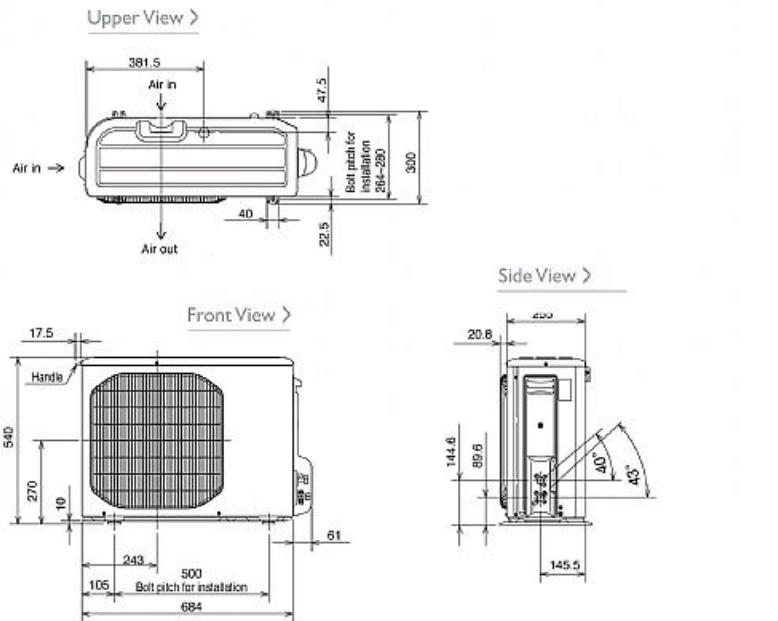

MUZ-HC25VA

MUZ-HC25/35VA(B) / MUZ-GC25VA

Telephone: 01707 282880

Email: air.conditioning@meuk.mee.com Website: <http://www.mitsubishielectric.co.uk/aircon>

CELSIUS AIR CONDITIONING LTD

1, WELL STREET

HEYWOOD

OL10 1NT

Tel: 01706 367500

Fax: 01706 367355

Mitsubishi Electric reserves the right to make any variation in technical specification to the equipment described, or to withdraw or replace products without prior notification or public announcement.