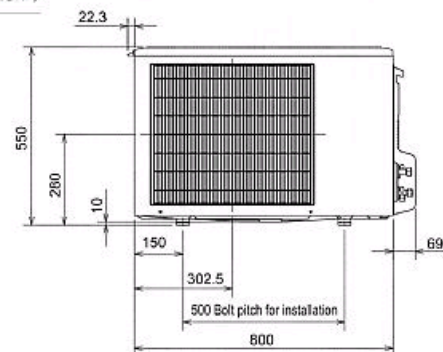

Product Details

MSZ-FD35VA Indoor Unit

Capacity (kW):	
Heating (Nominal) (Low - High)	4.00 (1.30 - 6.60)
Cooling (Nominal) (Low - High)	3.50 (0.80 - 4.00)
Heating (UK) (Low - High)	3.30 (1.10 - 5.50)
Cooling (UK) (Low - High)	3.45 (0.80 - 3.95)
SHF R410A (Nominal)	0.85
COP / EER (Nominal)	4.76 / 4.19
Energy Label Heating / Cooling	A / A
Width - mm	798
Depth - mm	257
Height - mm	295
Weight - kg	12
Airflow (m³/min) (Heating /Cooling) - Lo-Mi1-Mi2-Hi	4.7-6.7-9.2-12.5 / 4.6-6.3-8.6-11.2
Noise (dBA) (Heating /Cooling) - Lo-Mi1-Mi2-Hi	21-29-36-44 / 21-29-36-43
Pipe Size Gas mm (in)	9.52 (3/8)
Pipe Size Liquid mm (in)	6.35 (1/4)
Electrical Supply	Fed by Outdoor Unit
Phase	Single
Fuse Rating (BS88) - HRC (A)	6
Interconnecting Cable No. Cores	4

MUZ-FD35VABH Outdoor Unit

Width - mm	800
Depth - mm	285
Height - mm	550
Weight - kg	36
Noise (dBA) (Heating /Cooling)	50 / 47
Electrical Supply	220-240v, 50Hz
Phase	Single
Fuse Rating (BS88) - HRC (A)	16
SystemPower Input (kW) - Heating (Nominal)	0.84
SystemPower Input (kW) - Cooling (Nominal)	0.835
SystemPower Input (kW) - Heating (UK)	0.764
SystemPower Input (kW) - Cooling (UK)	0.668
Starting Current (A)	3.9
SystemRunning Current (A) - Heating / Cooling	3.9 / 3.8
Mains Cable No. Cores	3
Max Pipe Length (m)	20
Max Height Difference (m)	12
Charge (kg) - 7m	1.15

Dimensions

MSZ-FD35VA

Upper View >

Front View >

Side View >

MUZ-FD35VABH

Upper View >

Front View >

Side View >

Telephone: 01707 282880

Email: air.conditioning@meuk.mee.com Website: <http://www.mitsubishielectric.co.uk/aircon>

CELSIUS AIR CONDITIONING LTD

1, WELL STREET

HEYWOOD

OL10 1NT

Tel: 01706 367500

Fax: 01706 367355