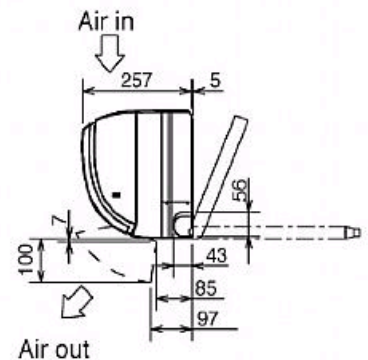

### MUZ-FD35VABH Outdoor Unit

Width - mm	800
Depth - mm	285
Height - mm	550
Weight - kg	36
Noise (dBA) (Heating /Cooling)	50 / 47
Electrical Supply	220-240v, 50Hz
Phase	Single
Fuse Rating (BS88) - HRC (A)	16
SystemPower Input (kW) - Heating (Nominal)	0.84
SystemPower Input (kW) - Cooling (Nominal)	0.835
SystemPower Input (kW) - Heating (UK)	0.764
SystemPower Input (kW) - Cooling (UK)	0.668
Starting Current (A)	3.9
SystemRunning Current (A) - Heating / Cooling	3.9 / 3.8
Mains Cable No. Cores	3
Max Pipe Length (m)	20
Max Height Difference (m)	12
Charge (kg) - 7m	1.15

## Dimensions

### MSZ-FD35VA

Upper View >

Front View >

Side View >