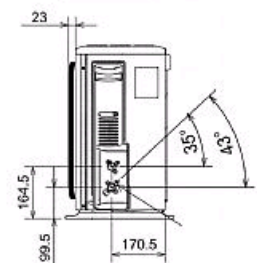

### MUZ-FD35VABH Outdoor Unit

Width - mm	800
Depth - mm	285
Height - mm	550
Weight - kg	36
Noise (dBA) (Heating /Cooling)	50 / 47
Electrical Supply	220-240v, 50Hz
Phase	Single
Fuse Rating (BS88) - HRC (A)	16
SystemPower Input (kW) - Heating (Nominal)	0.84
SystemPower Input (kW) - Cooling (Nominal)	0.835
SystemPower Input (kW) - Heating (UK)	0.764
SystemPower Input (kW) - Cooling (UK)	0.668
Starting Current (A)	3.9
SystemRunning Current (A) - Heating / Cooling	3.9 / 3.8
Mains Cable No. Cores	3
Max Pipe Length (m)	20
Max Height Difference (m)	12
Charge (kg) - 7m	1.15

## Dimensions

### MSZ-FD35VA

Upper View >

Front View >

Side View >

### MUZ-FD35VABH

Upper View >

Front View >

Side View >

Telephone: 01707 282880

Email: [air.conditioning@meuk.mee.com](mailto:air.conditioning@meuk.mee.com) Website: <http://www.mitsubishielectric.co.uk/aircon>