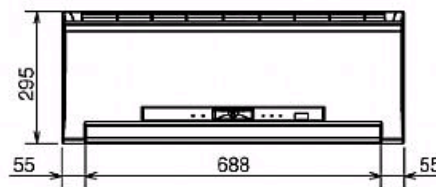

Product Details

MSZ-FD35VA Indoor Unit

Capacity (kW):	
Heating (Nominal) (Low - High)	4.00 (1.30 - 6.60)
Cooling (Nominal) (Low - High)	3.50 (0.80 - 4.00)
Heating (UK) (Low - High)	3.30 (1.10 - 5.50)
Cooling (UK) (Low - High)	3.45 (0.80 - 3.95)
SHF R410A (Nominal)	0.85
COP / EER (Nominal)	4.76 / 4.19
Energy Label Heating / Cooling	A / A
Width - mm	798
Depth - mm	257
Height - mm	295
Weight - kg	12
Airflow (m³/min) (Heating /Cooling) - Lo-Mi1-Mi2-Hi	4.7-6.7-9.2-12.5 / 4.6-6.3-8.6-11.2
Noise (dBA) (Heating /Cooling) - Lo-Mi1-Mi2-Hi	21-29-36-44 / 21-29-36-43
Pipe Size Gas mm (in)	9.52 (3/8)
Pipe Size Liquid mm (in)	6.35 (1/4)
Electrical Supply	Fed by Outdoor Unit
Phase	Single
Fuse Rating (BS88) - HRC (A)	6
Interconnecting Cable No. Cores	4

MUZ-FD35VABH Outdoor Unit

Width - mm	800
Depth - mm	285
Height - mm	550
Weight - kg	36
Noise (dBA) (Heating /Cooling)	50 / 47
Electrical Supply	220-240v, 50Hz
Phase	Single
Fuse Rating (BS88) - HRC (A)	16
SystemPower Input (kW) - Heating (Nominal)	0.84
SystemPower Input (kW) - Cooling (Nominal)	0.835
SystemPower Input (kW) - Heating (UK)	0.764
SystemPower Input (kW) - Cooling (UK)	0.668
Starting Current (A)	3.9
SystemRunning Current (A) - Heating / Cooling	3.9 / 3.8
Mains Cable No. Cores	3
Max Pipe Length (m)	20
Max Height Difference (m)	12
Charge (kg) - 7m	1.15

Dimensions

MSZ-FD35VA

Upper View >

Front View >

Side View >

MUZ-FD35VABH

Upper View >

Front View >

Side View >

Telephone: 01707 282880

Email: air.conditioning@meuk.mee.com Website: <http://www.mitsubishielectric.co.uk/aircon>

CELSIUS AIR CONDITIONING LTD

1, WELL STREET

HEYWOOD

OL10 1NT

Tel: 01706 367500

Fax: 01706 367355