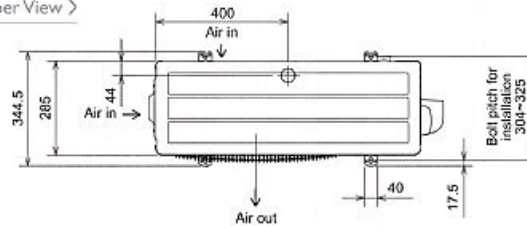

MUZ-FD35VABH

Upper View >

Front View >