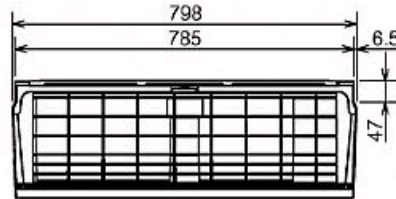

Product Details

MSZ-FD35VA Indoor Unit

Capacity (kW):	
Heating (Nominal) (Low - High)	4.00 (1.30 - 6.60)
Cooling (Nominal) (Low - High)	3.50 (0.80 - 4.00)
Heating (UK) (Low - High)	3.30 (1.10 - 5.50)
Cooling (UK) (Low - High)	3.45 (0.80 - 3.95)
SHF R410A (Nominal)	0.85
COP / EER (Nominal)	4.76 / 4.19
Energy Label Heating / Cooling	A / A
Width - mm	798
Depth - mm	257
Height - mm	295
Weight - kg	12
Airflow (m³/min) (Heating /Cooling) - Lo-Mi1-Mi2-Hi	4.7-6.7-9.2-12.5 / 4.6-6.3-8.6-11.2
Noise (dBA) (Heating /Cooling) - Lo-Mi1-Mi2-Hi	21-29-36-44 / 21-29-36-43
Pipe Size Gas mm (in)	9.52 (3/8)
Pipe Size Liquid mm (in)	6.35 (1/4)
Electrical Supply	Fed by Outdoor Unit
Phase	Single
Fuse Rating (BS88) - HRC (A)	6
Interconnecting Cable No. Cores	4

MUZ-FD35VABH Outdoor Unit

Width - mm	800
Depth - mm	285
Height - mm	550
Weight - kg	36
Noise (dBA) (Heating /Cooling)	50 / 47
Electrical Supply	220-240v, 50Hz
Phase	Single
Fuse Rating (BS88) - HRC (A)	16
SystemPower Input (kW) - Heating (Nominal)	0.84
SystemPower Input (kW) - Cooling (Nominal)	0.835
SystemPower Input (kW) - Heating (UK)	0.764
SystemPower Input (kW) - Cooling (UK)	0.668
Starting Current (A)	3.9
SystemRunning Current (A) - Heating / Cooling	3.9 / 3.8
Mains Cable No. Cores	3
Max Pipe Length (m)	20
Max Height Difference (m)	12
Charge (kg) - 7m	1.15

Dimensions

MSZ-FD35VA

Upper View >

Front View >