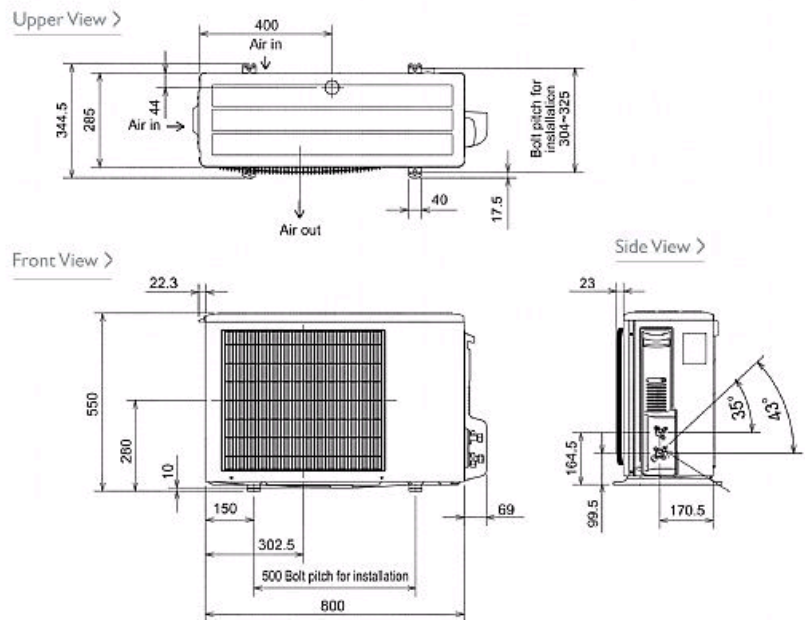

Telephone: 01707 282880

Email: air.conditioning@meuk.mee.com Website: <http://www.mitsubishielectric.co.uk/aircon>

CELSIUS AIR CONDITIONING LTD

1, WELL STREET

HEYWOOD

OL10 1NT

Tel: 01706 367500

Fax: 01706 367355

Mitsubishi Electric reserves the right to make any variation in technical specification to the equipment described, or to withdraw or replace products without prior notification or public announcement.