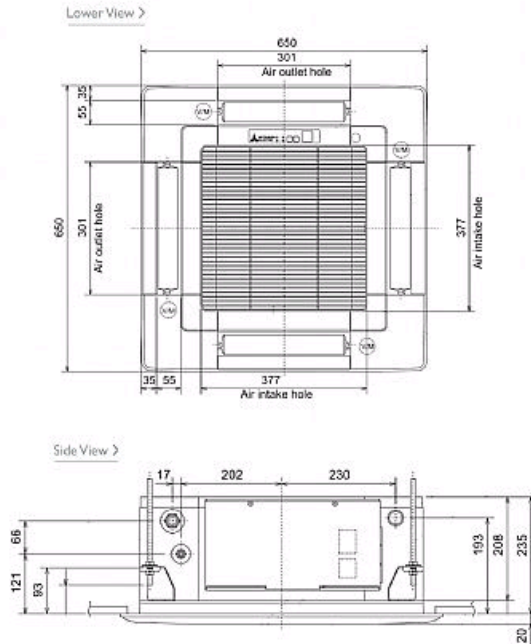

Product Details

SLZ-KA35VA Indoor Unit

Capacity (kW):	
Heating (Nominal) (Low - High)	4.00 (0.90 - 5.00)
Cooling (Nominal) (Low - High)	3.50 (1.00 - 3.90)
Heating (UK) (Low - High)	3.30 (0.75 - 4.15)
Cooling (UK) (Low - High)	3.45 (1.00 - 3.85)
SHF R410A (Nominal)	0.77
COP / EER (Nominal)	3.67 / 3.37
Energy Label Heating / Cooling	A / A
Width (grille) - mm	570 (650)
Depth (grille) - mm	570 (650)
Height (grille) - mm	235 (20)
Weight (grille) - kg	17 (3)
Airflow (m³/min) - Lo-Mi-Hi	8-9-11
Noise (dBA) - Lo-Mi-Hi	29-33-38
Pipe Size Gas mm (in)	9.52 (3/8)
Pipe Size Liquid mm (in)	6.35 (1/4)
Electrical Supply	Fed by Outdoor Unit
Phase	Single
Fuse Rating (BS88) - HRC (A)	6
Interconnecting Cable No. Cores	4
Grille Ref	SLP-2AAW 600mm Cassette Grille (white)

SUZ-KA35VA2 Outdoor Unit

Width - mm	800
Depth - mm	285
Height - mm	550
Weight - kg	37
Noise (dBA) (Heating /Cooling)	48 /47
Electrical Supply	220-240v, 50Hz
Phase	Single
Fuse Rating (BS88) - HRC (A)	10
SystemPower Input (kW) - Heating (Nominal)	1.09
SystemPower Input (kW) - Cooling (Nominal)	1.04
SystemPower Input (kW) - Heating (UK)	0.99
SystemPower Input (kW) - Cooling (UK)	0.83
Starting Current (A)	4.75
SystemRunning Current (A) - Heating / Cooling	5.15 / 4.95
Mains Cable No. Cores	3
Max Pipe Length (m)	20
Max Height Difference (m)	12
Charge (kg) - 7m	1.05

Dimensions

SLZ-KA35VA

SUZ-KA35VA2