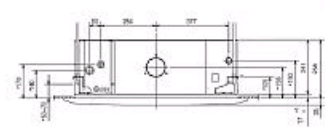

SUZ-KA60VA2 Outdoor Unit

Width - mm	840
Depth - mm	330
Height - mm	850
Weight - kg	53
Noise (dBA) (Heating /Cooling)	55 /53
Electrical Supply	220-240v, 50Hz
Phase	Single
Fuse Rating (BS88) - HRC (A)	20
SystemPower Input (kW) - Heating (Nominal)	1.97
SystemPower Input (kW) - Cooling (Nominal)	1.87
SystemPower Input (kW) - Heating (UK)	1.79
SystemPower Input (kW) - Cooling (UK)	1.5
Starting Current (A)	9.75
SystemRunning Current (A) - Heating / Cooling	10.11 / 8.71
Mains Cable No. Cores	3
Max Pipe Length (m)	30
Max Height Difference (m)	30
Charge (kg) - 7m	1.8

Dimensions

PLA-RP60BA

Upper View >

Front View >

Side View >

SUZ-KA60VA2

Upper View >

Front View >