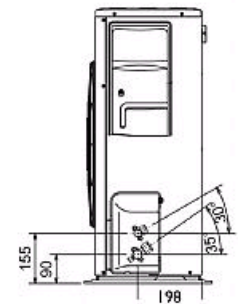

Side View >

Telephone: 01707 282880

Email: air.conditioning@meuk.mee.com Website: <http://www.mitsubishielectric.co.uk/aircon>

CELSIUS AIR CONDITIONING LTD

1, WELL STREET

HEYWOOD

OL10 1NT

Tel: 01706 367500

Fax: 01706 367355

Mitsubishi Electric reserves the right to make any variation in technical specification to the equipment described, or to withdraw or replace products without prior notification or public announcement.