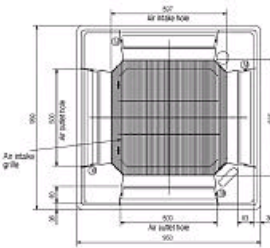

Pictures not to scale

Product Details

PLA-RP60BA Indoor Unit

Capacity (kW):	
Heating (Nominal) (Low - High)	6.90 (0.90 - 8.00)
Cooling (Nominal) (Low - High)	6.10 (1.10 - 6.30)
Heating (UK) (Low - High)	5.75 (0.75 - 6.65)
Cooling (UK) (Low - High)	6.05 (1.10 - 6.25)
SHF R410A (Nominal)	0.76
COP / EER (Nominal)	3.5 / 3.26
Energy Label Heating / Cooling	B / A
Width (grille) - mm	840 (950)
Depth (grille) - mm	840 (950)
Height (grille) - mm	258 (35)
Weight (grille) - kg	23 (6)
Airflow (m3/min) - Lo-Mi1-Mi2-Hi	12-14-16-18
Noise (dBA) - Lo-Mi1-Mi2-Hi	28-29-31-32
Pipe Size Gas mm (in)	15.88 (5/8)
Pipe Size Liquid mm (in)	6.35 (1/4)
Electrical Supply	Fed by Outdoor Unit
Phase	Single
Fuse Rating (BS88) - HRC (A)	6
Interconnecting Cable No. Cores	4
Grille Ref	PLP-6BA GRILLE

SUZ-KA60VA2 Outdoor Unit

Width - mm	840
Depth - mm	330
Height - mm	850
Weight - kg	53
Noise (dBA) (Heating /Cooling)	55 /53
Electrical Supply	220-240v, 50Hz
Phase	Single
Fuse Rating (BS88) - HRC (A)	20
SystemPower Input (kW) - Heating (Nominal)	1.97
SystemPower Input (kW) - Cooling (Nominal)	1.87
SystemPower Input (kW) - Heating (UK)	1.79
SystemPower Input (kW) - Cooling (UK)	1.5
Starting Current (A)	9.75
SystemRunning Current (A) - Heating / Cooling	10.11 / 8.71
Mains Cable No. Cores	3
Max Pipe Length (m)	30
Max Height Difference (m)	30
Charge (kg) - 7m	1.8

Dimensions

PLA-RP60BA

Upper View >

Front View >

Side View >

SUZ-KA60VA2

Upper View >

Front View >