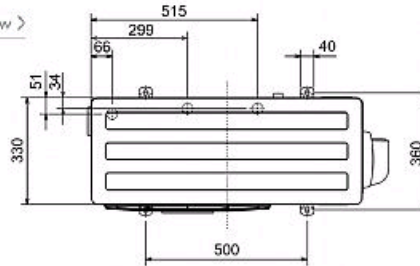

Pictures not to scale

Product Details

PLA-RP60BA Indoor Unit

Capacity (kW):	
Heating (Nominal) (Low - High)	6.90 (0.90 - 8.00)
Cooling (Nominal) (Low - High)	6.10 (1.10 - 6.30)
Heating (UK) (Low - High)	5.75 (0.75 - 6.65)
Cooling (UK) (Low - High)	6.05 (1.10 - 6.25)
SHF R410A (Nominal)	0.76
COP / EER (Nominal)	3.5 / 3.26
Energy Label Heating / Cooling	B / A
Width (grille) - mm	840 (950)
Depth (grille) - mm	840 (950)
Height (grille) - mm	258 (35)
Weight (grille) - kg	23 (6)
Airflow (m3/min) - Lo-Mi1-Mi2-Hi	12-14-16-18
Noise (dBA) - Lo-Mi1-Mi2-Hi	28-29-31-32
Pipe Size Gas mm (in)	15.88 (5/8)
Pipe Size Liquid mm (in)	6.35 (1/4)
Electrical Supply	Fed by Outdoor Unit
Phase	Single
Fuse Rating (BS88) - HRC (A)	6
Interconnecting Cable No. Cores	4
Grille Ref	PLP-6BA GRILLE

SUZ-KA60VA2 Outdoor Unit

Width - mm	840
Depth - mm	330
Height - mm	850
Weight - kg	53
Noise (dBA) (Heating /Cooling)	55 /53
Electrical Supply	220-240v, 50Hz
Phase	Single
Fuse Rating (BS88) - HRC (A)	20
SystemPower Input (kW) - Heating (Nominal)	1.97
SystemPower Input (kW) - Cooling (Nominal)	1.87
SystemPower Input (kW) - Heating (UK)	1.79
SystemPower Input (kW) - Cooling (UK)	1.5
Starting Current (A)	9.75
SystemRunning Current (A) - Heating / Cooling	10.11 / 8.71
Mains Cable No. Cores	3
Max Pipe Length (m)	30
Max Height Difference (m)	30
Charge (kg) - 7m	1.8

Dimensions

PLA-RP60BA

Upper View >

Front View >

Side View >

SUZ-KA60VA2

Upper View >

Front View >