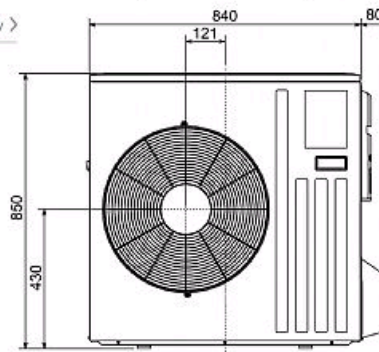

Pictures not to scale

Product Details

PLA-RP60BA Indoor Unit

Capacity (kW):	
Heating (Nominal) (Low - High)	6.90 (0.90 - 8.00)
Cooling (Nominal) (Low - High)	6.10 (1.10 - 6.30)
Heating (UK) (Low - High)	5.75 (0.75 - 6.65)
Cooling (UK) (Low - High)	6.05 (1.10 - 6.25)
SHF R410A (Nominal)	0.76
COP / EER (Nominal)	3.5 / 3.26
Energy Label Heating / Cooling	B / A
Width (grille) - mm	840 (950)
Depth (grille) - mm	840 (950)
Height (grille) - mm	258 (35)
Weight (grille) - kg	23 (6)
Airflow (m3/min) - Lo-Mi1-Mi2-Hi	12-14-16-18
Noise (dBA) - Lo-Mi1-Mi2-Hi	28-29-31-32
Pipe Size Gas mm (in)	15.88 (5/8)
Pipe Size Liquid mm (in)	6.35 (1/4)
Electrical Supply	Fed by Outdoor Unit
Phase	Single
Fuse Rating (BS88) - HRC (A)	6
Interconnecting Cable No. Cores	4
Grille Ref	PLP-6BA GRILLE

SUZ-KA60VA2 Outdoor Unit

Width - mm	840
Depth - mm	330
Height - mm	850
Weight - kg	53
Noise (dBA) (Heating /Cooling)	55 /53
Electrical Supply	220-240v, 50Hz
Phase	Single
Fuse Rating (BS88) - HRC (A)	20
SystemPower Input (kW) - Heating (Nominal)	1.97
SystemPower Input (kW) - Cooling (Nominal)	1.87
SystemPower Input (kW) - Heating (UK)	1.79
SystemPower Input (kW) - Cooling (UK)	1.5
Starting Current (A)	9.75
SystemRunning Current (A) - Heating / Cooling	10.11 / 8.71
Mains Cable No. Cores	3
Max Pipe Length (m)	30
Max Height Difference (m)	30
Charge (kg) - 7m	1.8

Dimensions

PLA-RP60BA

Upper View >

Front View >

Side View >

SUZ-KA60VA2

Upper View >

Front View >