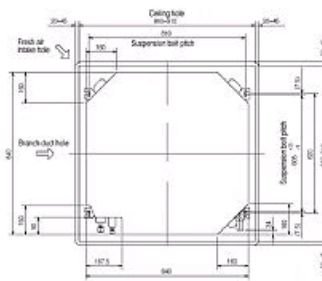

Pictures not to scale

Product Details

PLA-RP60BA Indoor Unit

Capacity (kW):	
Heating (Nominal) (Low - High)	6.90 (0.90 - 8.00)
Cooling (Nominal) (Low - High)	6.10 (1.10 - 6.30)
Heating (UK) (Low - High)	5.75 (0.75 - 6.65)
Cooling (UK) (Low - High)	6.05 (1.10 - 6.25)
SHF R410A (Nominal)	0.76
COP / EER (Nominal)	3.5 / 3.26
Energy Label Heating / Cooling	B / A
Width (grille) - mm	840 (950)
Depth (grille) - mm	840 (950)
Height (grille) - mm	258 (35)
Weight (grille) - kg	23 (6)
Airflow (m3/min) - Lo-Mi1-Mi2-Hi	12-14-16-18
Noise (dBA) - Lo-Mi1-Mi2-Hi	28-29-31-32
Pipe Size Gas mm (in)	15.88 (5/8)
Pipe Size Liquid mm (in)	6.35 (1/4)
Electrical Supply	Fed by Outdoor Unit
Phase	Single
Fuse Rating (BS88) - HRC (A)	6
Interconnecting Cable No. Cores	4
Grille Ref	PLP-6BA GRILLE

SUZ-KA60VA2 Outdoor Unit

Width - mm	840
Depth - mm	330
Height - mm	850
Weight - kg	53
Noise (dBA) (Heating /Cooling)	55 /53
Electrical Supply	220-240v, 50Hz
Phase	Single
Fuse Rating (BS88) - HRC (A)	20
SystemPower Input (kW) - Heating (Nominal)	1.97
SystemPower Input (kW) - Cooling (Nominal)	1.87
SystemPower Input (kW) - Heating (UK)	1.79
SystemPower Input (kW) - Cooling (UK)	1.5
Starting Current (A)	9.75
SystemRunning Current (A) - Heating / Cooling	10.11 / 8.71
Mains Cable No. Cores	3
Max Pipe Length (m)	30
Max Height Difference (m)	30
Charge (kg) - 7m	1.8

Dimensions

PLA-RP60BA

Upper View >

Front View >

Side View >

SUZ-KA60VA2

Upper View >

Front View >