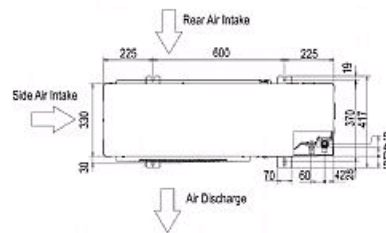

Pictures not to scale

Product Details

PEAD-RP140JA Indoor Unit

Capacity (kW):	
Heating (Nominal) (Low - High)	16.00 (5.70 - 18.00)
Cooling (Nominal) (Low - High)	14.00 (6.20 - 15.30)
Heating (UK) (Low - High)	13.60 (4.85 - 15.30)
Cooling (UK) (Low - High)	12.90 (5.70 - 14.10)
SHF R410A (Nominal)	0.83
COP / EER (Nominal)	3.96 / 3.21
Energy Label Heating / Cooling	A / A
Width - mm	1600
Depth - mm	732
Height - mm	250
Weight - kg	47
Airflow (m ³ /min) - Lo-Mi-Hi	32-39-46
External Static Pressure Pa - Lo-Mid-Hi	35-70-150
Noise (dBA) - Lo-Mi-Hi	34-38-43
Pipe Size Gas mm (in)	15.88 (5/8)
Pipe Size Liquid mm (in)	9.52 (3/8)
Electrical Supply	Fed by Outdoor Unit
Phase	Single
Fuse Rating (BS88) - HRC (A)	6
Interconnecting Cable No. Cores	4

PUHZ-RP140YKA Outdoor Unit

Width - mm	1050
Depth - mm	330+30
Height - mm	1338
Weight - kg	132
Noise (dBA) (Heating /Cooling) - Lo-Hi	52 /47-50
Electrical Supply	380-415v, 50Hz
Phase	3
Fuse Rating (BS88) - HRC (A)	16
SystemPower Input (kW) - Heating (Nominal)	4.04
SystemPower Input (kW) - Cooling (Nominal)	4.36
SystemPower Input (kW) - Heating (UK)	3.6
SystemPower Input (kW) - Cooling (UK)	3.71
Starting Current (A)	5
SystemRunning Current (A) - Heating / Cooling	8.25 / 8.83
Mains Cable No. Cores	5
Max Pipe Length (m)	75
Max Height Difference (m)	30
Charge (kg) - 30m	5

Dimensions

PEAD-RP140JA

Front View >

Rear View >

Upper View >

Side View >

PUHZ-RP140YKA

Upper View >