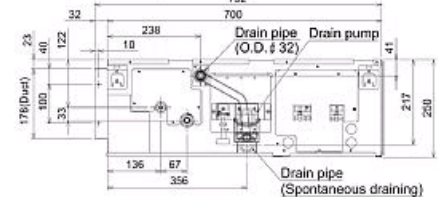

PUHZ-RP140YKA Outdoor Unit

Width - mm	1050
Depth - mm	330+30
Height - mm	1338
Weight - kg	132
Noise (dBA) (Heating /Cooling) - Lo-Hi	52 /47-50
Electrical Supply	380-415v, 50Hz
Phase	3
Fuse Rating (BS88) - HRC (A)	16
SystemPower Input (kW) - Heating (Nominal)	4.04
SystemPower Input (kW) - Cooling (Nominal)	4.36
SystemPower Input (kW) - Heating (UK)	3.6
SystemPower Input (kW) - Cooling (UK)	3.71
Starting Current (A)	5
SystemRunning Current (A) - Heating / Cooling	8.25 / 8.83
Mains Cable No. Cores	5
Max Pipe Length (m)	75
Max Height Difference (m)	30
Charge (kg) - 30m	5

Dimensions

PEAD-RP140JA

Front View >

Rear View >

Upper View >

Side View >

PUHZ-RP140YKA

Upper View >