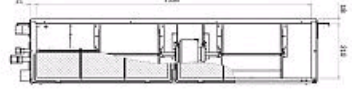

Pictures not to scale

Product Details

PEAD-RP140JA Indoor Unit

Capacity (kW):	
Heating (Nominal) (Low - High)	16.00 (5.70 - 18.00)
Cooling (Nominal) (Low - High)	14.00 (6.20 - 15.30)
Heating (UK) (Low - High)	13.60 (4.85 - 15.30)
Cooling (UK) (Low - High)	12.90 (5.70 - 14.10)
SHF R410A (Nominal)	0.83
COP / EER (Nominal)	3.96 / 3.21
Energy Label Heating / Cooling	A / A
Width - mm	1600
Depth - mm	732
Height - mm	250
Weight - kg	47
Airflow (m ³ /min) - Lo-Mi-Hi	32-39-46
External Static Pressure Pa - Lo-Mid-Hi	35-70-150
Noise (dBA) - Lo-Mi-Hi	34-38-43
Pipe Size Gas mm (in)	15.88 (5/8)
Pipe Size Liquid mm (in)	9.52 (3/8)
Electrical Supply	Fed by Outdoor Unit
Phase	Single
Fuse Rating (BS88) - HRC (A)	6
Interconnecting Cable No. Cores	4

PUHZ-RP140YKA Outdoor Unit

Width - mm	1050
Depth - mm	330+30
Height - mm	1338
Weight - kg	132
Noise (dBA) (Heating /Cooling) - Lo-Hi	52 /47-50
Electrical Supply	380-415v, 50Hz
Phase	3
Fuse Rating (BS88) - HRC (A)	16
SystemPower Input (kW) - Heating (Nominal)	4.04
SystemPower Input (kW) - Cooling (Nominal)	4.36
SystemPower Input (kW) - Heating (UK)	3.6
SystemPower Input (kW) - Cooling (UK)	3.71
Starting Current (A)	5
SystemRunning Current (A) - Heating / Cooling	8.25 / 8.83
Mains Cable No. Cores	5
Max Pipe Length (m)	75
Max Height Difference (m)	30
Charge (kg) - 30m	5

Dimensions

PEAD-RP140JA

Front View >

Rear View >

Upper View >

Side View >

PUHZ-RP140YKA

Upper View >