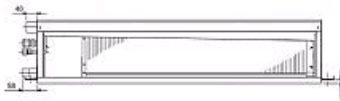

Pictures not to scale

Product Details

PEAD-RP140JA Indoor Unit

Capacity (kW):	
Heating (Nominal) (Low - High)	16.00 (5.70 - 18.00)
Cooling (Nominal) (Low - High)	14.00 (6.20 - 15.30)
Heating (UK) (Low - High)	13.60 (4.85 - 15.30)
Cooling (UK) (Low - High)	12.90 (5.70 - 14.10)
SHF R410A (Nominal)	0.83
COP / EER (Nominal)	3.96 / 3.21
Energy Label Heating / Cooling	A / A
Width - mm	1600
Depth - mm	732
Height - mm	250
Weight - kg	47
Airflow (m ³ /min) - Lo-Mi-Hi	32-39-46
External Static Pressure Pa - Lo-Mid-Hi	35-70-150
Noise (dBA) - Lo-Mi-Hi	34-38-43
Pipe Size Gas mm (in)	15.88 (5/8)
Pipe Size Liquid mm (in)	9.52 (3/8)
Electrical Supply	Fed by Outdoor Unit
Phase	Single
Fuse Rating (BS88) - HRC (A)	6
Interconnecting Cable No. Cores	4

PUHZ-RP140YKA Outdoor Unit

Width - mm	1050
Depth - mm	330+30
Height - mm	1338
Weight - kg	132
Noise (dBA) (Heating /Cooling) - Lo-Hi	52 /47-50
Electrical Supply	380-415v, 50Hz
Phase	3
Fuse Rating (BS88) - HRC (A)	16
SystemPower Input (kW) - Heating (Nominal)	4.04
SystemPower Input (kW) - Cooling (Nominal)	4.36
SystemPower Input (kW) - Heating (UK)	3.6
SystemPower Input (kW) - Cooling (UK)	3.71
Starting Current (A)	5
SystemRunning Current (A) - Heating / Cooling	8.25 / 8.83
Mains Cable No. Cores	5
Max Pipe Length (m)	75
Max Height Difference (m)	30
Charge (kg) - 30m	5

Dimensions

PEAD-RP140JA

Front View >

Rear View >

Upper View >

Side View >

PUHZ-RP140YKA

Upper View >