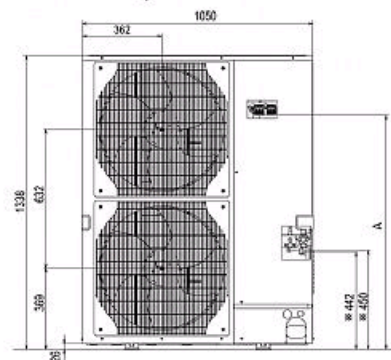

Telephone: 01707 282880

Email: air.conditioning@meuk.mee.com Website: <http://www.mitsubishielectric.co.uk/aircon>

CELSIUS AIR CONDITIONING LTD

1, WELL STREET

HEYWOOD

OL10 1NT

Tel: 01706 367500

Fax: 01706 367355

Mitsubishi Electric reserves the right to make any variation in technical specification to the equipment described, or to withdraw or replace products without prior notification or public announcement.