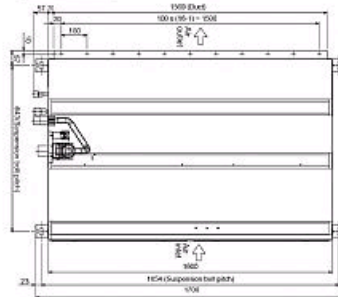

Pictures not to scale

Product Details

PEAD-RP140JA Indoor Unit

Capacity (kW):	
Heating (Nominal) (Low - High)	16.00 (5.70 - 18.00)
Cooling (Nominal) (Low - High)	14.00 (6.20 - 15.30)
Heating (UK) (Low - High)	13.60 (4.85 - 15.30)
Cooling (UK) (Low - High)	12.90 (5.70 - 14.10)
SHF R410A (Nominal)	0.83
COP / EER (Nominal)	3.96 / 3.21
Energy Label Heating / Cooling	A / A
Width - mm	1600
Depth - mm	732
Height - mm	250
Weight - kg	47
Airflow (m ³ /min) - Lo-Mi-Hi	32-39-46
External Static Pressure Pa - Lo-Mid-Hi	35-70-150
Noise (dBA) - Lo-Mi-Hi	34-38-43
Pipe Size Gas mm (in)	15.88 (5/8)
Pipe Size Liquid mm (in)	9.52 (3/8)
Electrical Supply	Fed by Outdoor Unit
Phase	Single
Fuse Rating (BS88) - HRC (A)	6
Interconnecting Cable No. Cores	4

PUHZ-RP140YKA Outdoor Unit

Width - mm	1050
Depth - mm	330+30
Height - mm	1338
Weight - kg	132
Noise (dBA) (Heating /Cooling) - Lo-Hi	52 /47-50
Electrical Supply	380-415v, 50Hz
Phase	3
Fuse Rating (BS88) - HRC (A)	16
SystemPower Input (kW) - Heating (Nominal)	4.04
SystemPower Input (kW) - Cooling (Nominal)	4.36
SystemPower Input (kW) - Heating (UK)	3.6
SystemPower Input (kW) - Cooling (UK)	3.71
Starting Current (A)	5
SystemRunning Current (A) - Heating / Cooling	8.25 / 8.83
Mains Cable No. Cores	5
Max Pipe Length (m)	75
Max Height Difference (m)	30
Charge (kg) - 30m	5

Dimensions

PEAD-RP140JA

Front View >

Rear View >

Upper View >

Side View >

PUHZ-RP140YKA

Upper View >