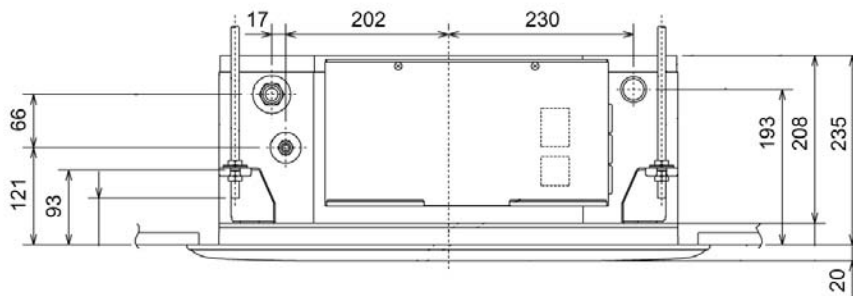

Side View >