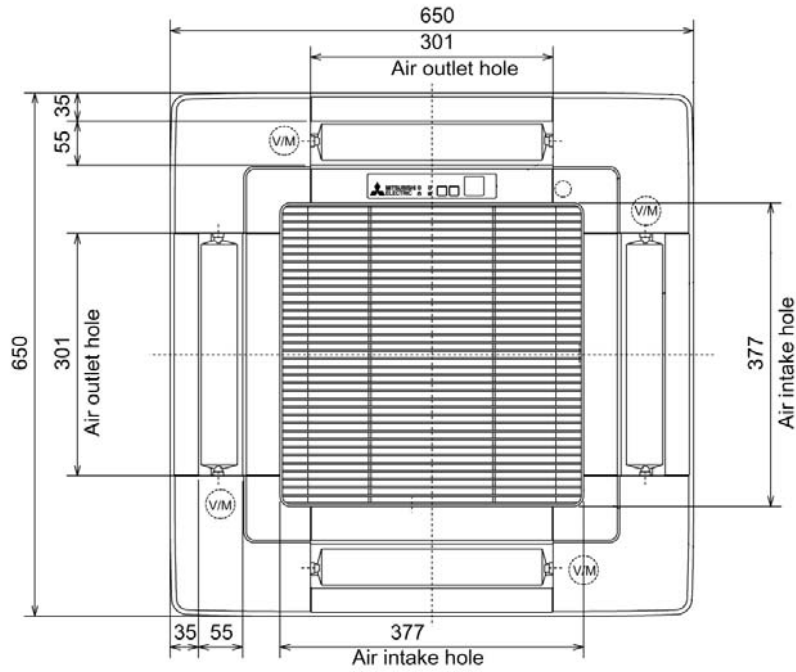

PLFY-P20, 25, 32, 40VCM-E

Lower View >