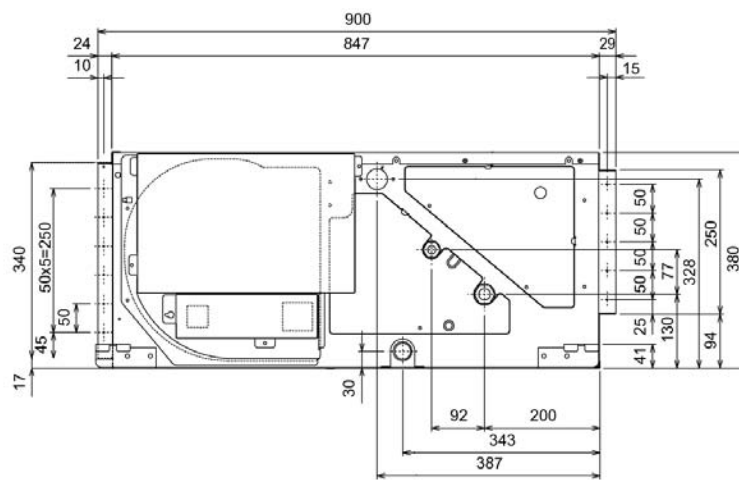

Technical Information >>

PEFY-P-VMH-E - INDOOR UNIT

MODEL REFERENCE		PEFY-P80VMH-E	PEFY-P100VMH-E	PEFY-P125VMH-E	PEFY-P140VMH-E
CAPACITY (kW)	Heating (nominal)	10.0	12.5	16.0	18.0
	Cooling (nominal)	9.0	11.2	14.0	16.0
R410A / R407c	Heating (UK)	9.2	11.6	14.8	16.6
R410A	Cooling (UK)	8.5	10.6	13.2	15.1
R407c	Cooling (UK)	8.6	10.6	13.3	15.2
R410A High Sensible	Cooling (UK)	6.1	7.6	9.5	10.8
SHF	R410A (UK)	0.74	0.80	0.74	0.74
	R407c (UK)	0.73	0.80	0.74	0.74
High Sensible	R410A (UK)	0.85	0.93	0.84	0.84
POWER INPUT (kW)	Heating (nominal)	0.32	0.48	0.48	0.48
	Cooling (nominal)	0.32	0.48	0.48	0.48
AIRFLOW (m3/min)	Lo-Hi	18-25	26.5-38.0	26.5-38.0	28-40
EXTERNAL STATIC PRESSURE (Pa) - Lo-Mi-Hi		100-150-200	100-150-200	100-150-200	100-150-200
NOISE (dBA)	Lo-Hi	38-43	38-44	38-44	38-44
WEIGHT (kg)		50	70	70	70
DIMENSIONS (mm)	Width	1000	1200	1200	1200
	Depth	900	900	900	900
	Height	380	380	380	380
ELECTRICAL SUPPLY		220-240v,	220-240v,	220-240v,	220-240v,
		50Hz	50Hz	50Hz	50Hz
PHASE		Single	Single	Single	Single
RUNNING CURRENT (A)	Heating	1.47	2.34	2.34	2.35
	Cooling	1.47	2.34	2.34	2.35
FUSE RATING (BS88) – HRC (A)		6	6	6	6
MAINS CABLE No. Cores		3	3	3	3

PEFY-P80, 100, 125, 140VMH-E

Upper View >

Side View >

Model	A	B	C	F	G	H	J	K
PEFY-P80VMH-E	1050	1004	930	25	17	800	15	700
PEFY-P100-125-140VMH-E	1250	1204	1130	25	21	1000	19	900

This pdf has been downloaded from the website of :