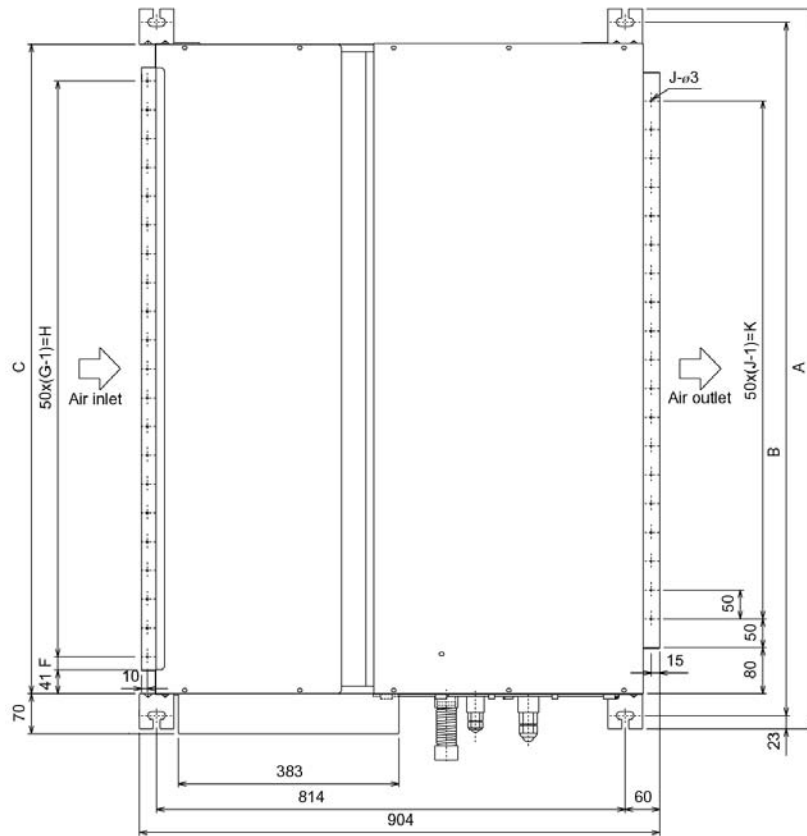

Technical Information >>

PEFY-P-VMH-E - INDOOR UNIT

MODEL REFERENCE		PEFY-P80VMH-E	PEFY-P100VMH-E	PEFY-P125VMH-E	PEFY-P140VMH-E
CAPACITY (kW)	Heating (nominal)	10.0	12.5	16.0	18.0
	Cooling (nominal)	9.0	11.2	14.0	16.0
R410A / R407c	Heating (UK)	9.2	11.6	14.8	16.6
R410A	Cooling (UK)	8.5	10.6	13.2	15.1
R407c	Cooling (UK)	8.6	10.6	13.3	15.2
R410A High Sensible	Cooling (UK)	6.1	7.6	9.5	10.8
SHF	R410A (UK)	0.74	0.80	0.74	0.74
	R407c (UK)	0.73	0.80	0.74	0.74
High Sensible	R410A (UK)	0.85	0.93	0.84	0.84
POWER INPUT (kW)	Heating (nominal)	0.32	0.48	0.48	0.48
	Cooling (nominal)	0.32	0.48	0.48	0.48
AIRFLOW (m3/min)	Lo-Hi	18-25	26.5-38.0	26.5-38.0	28-40
EXTERNAL STATIC PRESSURE (Pa) - Lo-Mi-Hi		100-150-200	100-150-200	100-150-200	100-150-200
NOISE (dBA)	Lo-Hi	38-43	38-44	38-44	38-44
WEIGHT (kg)		50	70	70	70
DIMENSIONS (mm)	Width	1000	1200	1200	1200
	Depth	900	900	900	900
	Height	380	380	380	380
ELECTRICAL SUPPLY		220-240v,	220-240v,	220-240v,	220-240v,
		50Hz	50Hz	50Hz	50Hz
PHASE		Single	Single	Single	Single
RUNNING CURRENT (A)	Heating	1.47	2.34	2.34	2.35
	Cooling	1.47	2.34	2.34	2.35
FUSE RATING (BS88) – HRC (A)		6	6	6	6
MAINS CABLE No. Cores		3	3	3	3

PEFY-P80, 100, 125, 140VMH-E

Upper View >

Side View >

Model	A	B	C	F	G	H	J	K
PEFY-P80VMH-E	1050	1004	930	25	17	800	15	700
PEFY-P100-125-140VMH-E	1250	1204	1130	25	21	1000	19	900

This pdf has been downloaded from the website of :