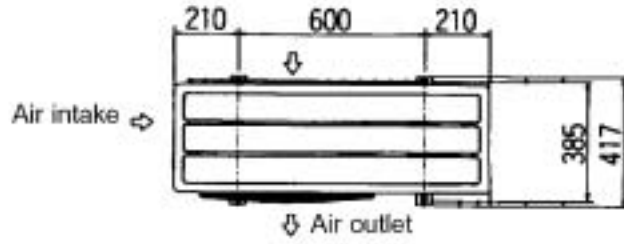

PUMY-PI25VMA/YMA

Upper View >