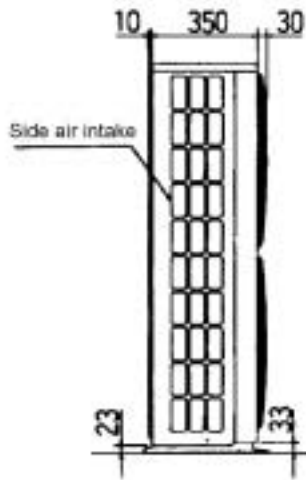

Left Side View >