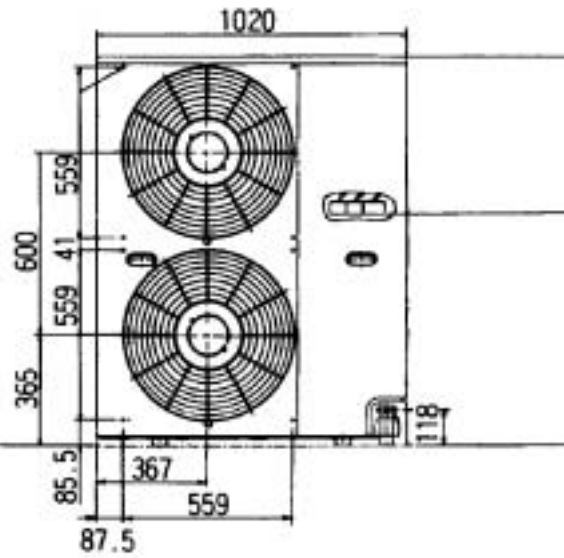

[Technical Information >>](#)

Y SERIES OUTDOOR UNIT - 5hp

MODEL REFERENCE		PUMY-P125VMA	PUMY-P125YMA
CAPACITY (kW)	Heating (nominal)	16.0	16.0
	Cooling (nominal)	14.0	14.0
	Heating (UK)	13.2	13.2
	Cooling (UK)	13.3	13.3
POWER INPUT (kW)	Heating (nominal)	6.03	5.58
	Cooling (nominal)	6.10	5.95
	Heating (UK)	5.31	4.84
	Cooling (UK)	5.19	5.02
MAX No. OF CONNECTABLE INDOOR UNITS		8	8
AIRFLOW (m ³ /min)	High	90	90
NOISE (dBA)		54	54
WEIGHT (kg)		127	127
DIMENSIONS (mm)	Width	1020	1020
	Depth	350+30	350+30
	Height	1280	1280
ELECTRICAL SUPPLY		220-240v, 50Hz	380-415v, 50Hz
PHASE		Single	3
STARTING CURRENT (A)		17	8
RUNNING CURRENT (A)	Heating	25.7	8.5
	Cooling	26.0	8.8
FUSE RATING (BS88) – HRC (A)		32	25
MAINS CABLE No. CORES		4 + earth	4 + earth

PUMY-P125V/YMA Piping Restrictions	
TOTAL PIPING LENGTH	100m max
FURTHEST PIPING LENGTH	70m max
FURTHEST PIPING LENGTH AFTER 1st BRANCH	30m max
BETWEEN INDOOR AND OUTDOOR UNITS - HEIGHT	30m max (20m max if outdoor installed below)
BETWEEN INDOOR AND INDOOR UNITS - HEIGHT	12m max

PUMY-PI25VMA/YMA

Upper View >

Left Side View >

Front View >

Rear View >

This pdf has been downloaded from the website of :

“Supplying and installing the latest in air conditioning technology”

° Celsius
air conditioning