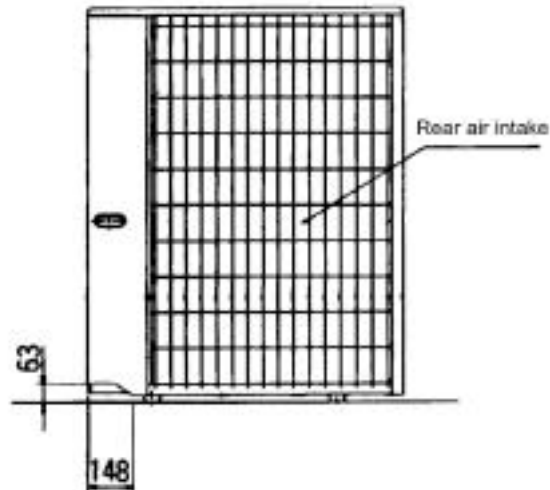

[Technical Information >>](#)

Y SERIES OUTDOOR UNIT - 5hp

MODEL REFERENCE		PUMY-P125VMA	PUMY-P125YMA
CAPACITY (kW)	Heating (nominal)	16.0	16.0
	Cooling (nominal)	14.0	14.0
	Heating (UK)	13.2	13.2
	Cooling (UK)	13.3	13.3
POWER INPUT (kW)	Heating (nominal)	6.03	5.58
	Cooling (nominal)	6.10	5.95
	Heating (UK)	5.31	4.84
	Cooling (UK)	5.19	5.02
MAX No. OF CONNECTABLE INDOOR UNITS		8	8
AIRFLOW (m ³ /min)	High	90	90
NOISE (dBA)		54	54
WEIGHT (kg)		127	127
DIMENSIONS (mm)	Width	1020	1020
	Depth	350+30	350+30
	Height	1280	1280
ELECTRICAL SUPPLY		220-240v, 50Hz	380-415v, 50Hz
PHASE		Single	3
STARTING CURRENT (A)		17	8
RUNNING CURRENT (A)	Heating	25.7	8.5
	Cooling	26.0	8.8
FUSE RATING (BS88) – HRC (A)		32	25
MAINS CABLE No. CORES		4 + earth	4 + earth

PUMY-P125V/YMA Piping Restrictions	
TOTAL PIPING LENGTH	100m max
FURTHEST PIPING LENGTH	70m max
FURTHEST PIPING LENGTH AFTER 1st BRANCH	30m max
BETWEEN INDOOR AND OUTDOOR UNITS - HEIGHT	30m max (20m max if outdoor installed below)
BETWEEN INDOOR AND INDOOR UNITS - HEIGHT	12m max

PUMY-PI25VMA/YMA

Upper View >

Left Side View >

Front View >

Rear View >

This pdf has been downloaded from the website of :

“Supplying and installing the latest in air conditioning technology”

° Celsius
air conditioning