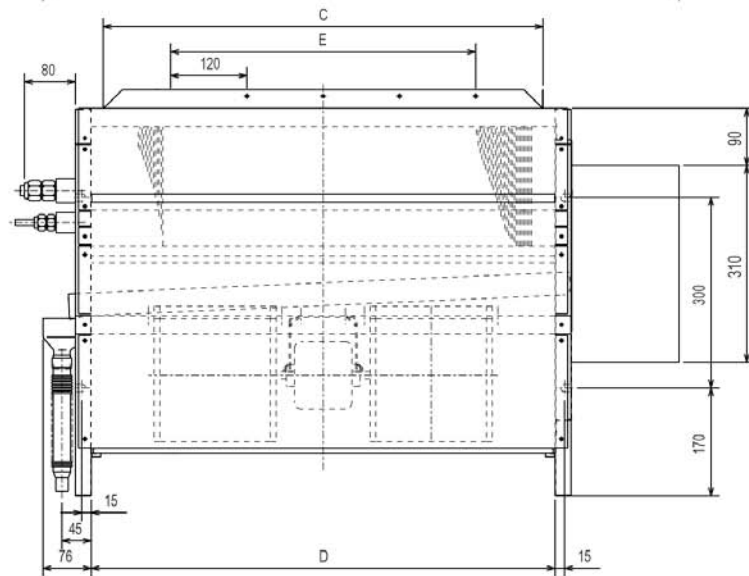

**PFFY-P20, 25, 32, 40, 50, 63VLRM-E**

Upper View >

Front View >

Side View >

**Dimensions**

Model	A	B	C	D	E
PFFY-P20VLRM-E	886	640	572	610	360
PFFY-P25VLRM-E	886	640	572	610	360
PFFY-P32VLRM-E	1006	760	692	730	480
PFFY-P40VLRM-E	1006	760	692	730	480
PFFY-P50VLRM-E	1246	1000	932	970	720
PFFY-P63VLRM-E	1246	1000	932	970	720