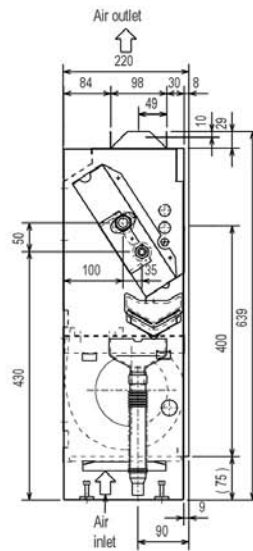

- > Concealed unit for hidden installation
- > Ideal for perimeter refurbishments
- > Cooling operation set temperature can be set down to 14°C db when used with R410A

Technical Information >>

PFFY-P-VLRM-E - INDOOR UNIT		PFFY-P20VLRM-E	PFFY-P25VLRM-E	PFFY-P32VLRM-E	PFFY-P40VLRM-E	PFFY-P50VLRM-E	PFFY-P63VLRM-E
CAPACITY (kW)	Heating (nominal)	2.5	3.2	4.0	5.0	6.3	8.0
	Cooling (nominal)	2.2	2.8	3.6	4.5	5.6	7.1
R410A / R407c	Heating (UK)	2.3	3.0	3.7	4.6	5.8	7.4
	Cooling (UK)	2.1	2.6	3.4	4.3	5.3	6.7
R407c	Cooling (UK)	2.1	2.7	3.4	4.3	5.3	6.7
R410A High Sensible	Cooling (UK)	1.5	1.9	2.4	3.0	3.8	4.8
SHF	R410A (UK)	0.90	0.81	0.74	0.72	0.74	0.73
	R407c (UK)	0.90	0.78	0.74	0.72	0.74	0.73
High Sensible	R410A (UK)	1.00	0.95	0.83	0.83	0.84	0.81
POWER INPUT (kW)	Heating (nominal)	0.04	0.04	0.06	0.065	0.085	0.10
	Cooling (nominal)	0.04	0.04	0.06	0.065	0.085	0.10
AIRFLOW (m3/min)	Lo-Hi	5.5-6.5	5.5-6.5	7-9	9-11	12-14	12-15.5
NOISE (dBA)	Lo-Hi	34-40	34-40	35-40	38-43	38-43	40-46
WEIGHT (kg)		18.5	18.5	20	21	25	27
DIMENSIONS (mm)	Width	886	886	1006	1006	1246	1246
	Depth	220	220	220	220	220	220
	Height	639	639	639	639	639	639
ELECTRICAL SUPPLY		220-240v, 50Hz	220-240v, 50Hz	220-240v, 50Hz	220-240v, 50Hz	220-240v, 50Hz	220-240v, 50Hz
PHASE		Single	Single	Single	Single	Single	Single
RUNNING CURRENT (A)	Heating	0.19	0.19	0.29	0.32	0.40	0.46
	Cooling	0.19	0.19	0.29	0.32	0.40	0.46
FUSE RATING (BS88) – HRC (A)		6	6	6	6	6	6
MAINS CABLE No. Cores		3	3	3	3	3	3

**PFFY-P20, 25, 32, 40, 50, 63VLRM-E**

Upper View >

Front View >

Side View >

**Dimensions**

Model	A	B	C	D	E
PFFY-P20VLRM-E	886	640	572	610	360
PFFY-P25VLRM-E	886	640	572	610	360
PFFY-P32VLRM-E	1006	760	692	730	480
PFFY-P40VLRM-E	1006	760	692	730	480
PFFY-P50VLRM-E	1246	1000	932	970	720
PFFY-P63VLRM-E	1246	1000	932	970	720