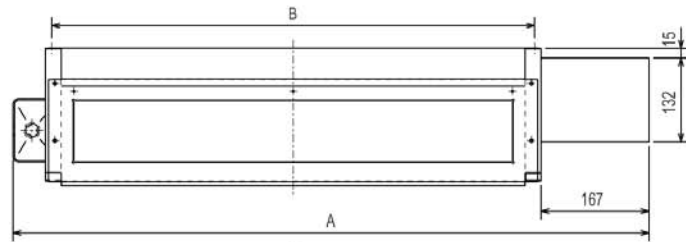

- > Concealed unit for hidden installation
- > Ideal for perimeter refurbishments
- > Cooling operation set temperature can be set down to 14°C db when used with R410A

Technical Information >>

PFFY-P-VLRM-E - INDOOR UNIT		PFFY-P20VLRM-E	PFFY-P25VLRM-E	PFFY-P32VLRM-E	PFFY-P40VLRM-E	PFFY-P50VLRM-E	PFFY-P63VLRM-E
CAPACITY (kW)	Heating (nominal)	2.5	3.2	4.0	5.0	6.3	8.0
	Cooling (nominal)	2.2	2.8	3.6	4.5	5.6	7.1
R410A / R407c	Heating (UK)	2.3	3.0	3.7	4.6	5.8	7.4
	Cooling (UK)	2.1	2.6	3.4	4.3	5.3	6.7
R407c	Cooling (UK)	2.1	2.7	3.4	4.3	5.3	6.7
R410A High Sensible	Cooling (UK)	1.5	1.9	2.4	3.0	3.8	4.8
SHF	R410A (UK)	0.90	0.81	0.74	0.72	0.74	0.73
	R407c (UK)	0.90	0.78	0.74	0.72	0.74	0.73
High Sensible	R410A (UK)	1.00	0.95	0.83	0.83	0.84	0.81
POWER INPUT (kW)	Heating (nominal)	0.04	0.04	0.06	0.065	0.085	0.10
	Cooling (nominal)	0.04	0.04	0.06	0.065	0.085	0.10
AIRFLOW (m3/min)	Lo-Hi	5.5-6.5	5.5-6.5	7-9	9-11	12-14	12-15.5
NOISE (dBA)	Lo-Hi	34-40	34-40	35-40	38-43	38-43	40-46
WEIGHT (kg)		18.5	18.5	20	21	25	27
DIMENSIONS (mm)	Width	886	886	1006	1006	1246	1246
	Depth	220	220	220	220	220	220
	Height	639	639	639	639	639	639
ELECTRICAL SUPPLY		220-240v, 50Hz	220-240v, 50Hz	220-240v, 50Hz	220-240v, 50Hz	220-240v, 50Hz	220-240v, 50Hz
PHASE		Single	Single	Single	Single	Single	Single
RUNNING CURRENT (A)	Heating	0.19	0.19	0.29	0.32	0.40	0.46
	Cooling	0.19	0.19	0.29	0.32	0.40	0.46
FUSE RATING (BS88) – HRC (A)		6	6	6	6	6	6
MAINS CABLE No. Cores		3	3	3	3	3	3

**PFFY-P20, 25, 32, 40, 50, 63VLRM-E**

Upper View >

Front View >

Side View >

**Dimensions**

Model	A	B	C	D	E
PFFY-P20VLRM-E	886	640	572	610	360
PFFY-P25VLRM-E	886	640	572	610	360
PFFY-P32VLRM-E	1006	760	692	730	480
PFFY-P40VLRM-E	1006	760	692	730	480
PFFY-P50VLRM-E	1246	1000	932	970	720
PFFY-P63VLRM-E	1246	1000	932	970	720