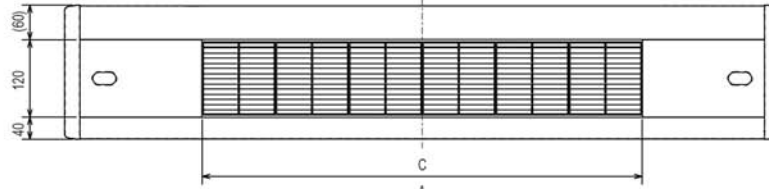

- > Remote controller can be incorporated into the main unit
- > Cooling operation set temperature can be set down to 14°C db when used with R410A

Technical Information >>

PFFY-P-VLEM-E - INDOOR UNIT		PFFY-P20VLEM-E	PFFY-P25VLEM-E	PFFY-P32VLEM-E	PFFY-P40VLEM-E	PFFY-P50VLEM-E	PFFY-P63VLEM-E
CAPACITY (kW)	Heating (nominal)	2.5	3.2	4.0	5.0	6.3	8.0
	Cooling (nominal)	2.2	2.8	3.6	4.5	5.6	7.1
R410A / R407c	Heating (UK)	2.3	3.0	3.7	4.6	5.8	7.4
	Cooling (UK)	2.1	2.6	3.4	4.3	5.3	6.7
R407c	Cooling (UK)	2.1	2.7	3.4	4.3	5.3	6.7
R410A High Sensible	Cooling (UK)	1.5	1.9	2.4	3.0	3.8	4.8
SHF	R410A (UK)	0.90	0.81	0.74	0.72	0.74	0.73
	R407c (UK)	0.90	0.78	0.74	0.72	0.74	0.73
High Sensible	R410A (UK)	1.00	0.95	0.83	0.83	0.84	0.81
POWER INPUT (kW)	Heating (nominal)	0.04	0.04	0.06	0.065	0.085	0.10
	Cooling (nominal)	0.04	0.04	0.06	0.065	0.085	0.10
AIRFLOW (m3/min)	Lo-Hi	5.5-6.5	5.5-6.5	7-9	9-11	12-14	12-15.5
NOISE (dBA)	Lo-Hi	34-40	34-40	35-40	38-43	38-43	40-46
WEIGHT (kg)		23	23	25	26	30	32
DIMENSIONS (mm)	Width	1050	1050	1170	1170	1410	1410
	Depth	220	220	220	220	220	220
	Height	630	630	630	630	630	630
ELECTRICAL SUPPLY		220-240v, 50Hz	220-240v, 50Hz	220-240v, 50Hz	220-240v, 50Hz	220-240v, 50Hz	220-240v, 50Hz
PHASE		Single	Single	Single	Single	Single	Single
RUNNING CURRENT (A)	Heating	0.19	0.19	0.29	0.32	0.40	0.46
	Cooling	0.19	0.19	0.29	0.32	0.40	0.46
FUSE RATING (BS88) – HRC (A)		6	6	6	6	6	6
MAINS CABLE No. Cores		3	3	3	3	3	3

PFFY-P20,25,32,40,50,63VLEM-E

Upper View >

Front View >

Side View >

Dimensions

Model	A	B	C	D
PFFY -P20VLEM-E	1050	640	600	610
PFFY -P25VLEM-E	1050	640	600	610
PFFY -P32VLEM-E	1170	760	720	730
PFFY -P40VLEM-E	1170	760	720	730
PFFY -P50VLEM-E	1410	1000	960	970
PFFY -P63VLEM-E	1410	1000	960	970