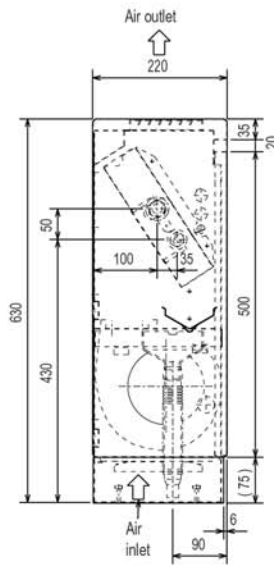

- > Remote controller can be incorporated into the main unit
- > Cooling operation set temperature can be set down to 14°C db when used with R410A

Technical Information >>

PFFY-P-VLEM-E - INDOOR UNIT		PFFY-P20VLEM-E	PFFY-P25VLEM-E	PFFY-P32VLEM-E	PFFY-P40VLEM-E	PFFY-P50VLEM-E	PFFY-P63VLEM-E
CAPACITY (kW)	Heating (nominal)	2.5	3.2	4.0	5.0	6.3	8.0
	Cooling (nominal)	2.2	2.8	3.6	4.5	5.6	7.1
R410A / R407c	Heating (UK)	2.3	3.0	3.7	4.6	5.8	7.4
	Cooling (UK)	2.1	2.6	3.4	4.3	5.3	6.7
R407c	Cooling (UK)	2.1	2.7	3.4	4.3	5.3	6.7
R410A High Sensible	Cooling (UK)	1.5	1.9	2.4	3.0	3.8	4.8
SHF	R410A (UK)	0.90	0.81	0.74	0.72	0.74	0.73
	R407c (UK)	0.90	0.78	0.74	0.72	0.74	0.73
High Sensible	R410A (UK)	1.00	0.95	0.83	0.83	0.84	0.81
POWER INPUT (kW)	Heating (nominal)	0.04	0.04	0.06	0.065	0.085	0.10
	Cooling (nominal)	0.04	0.04	0.06	0.065	0.085	0.10
AIRFLOW (m3/min)	Lo-Hi	5.5-6.5	5.5-6.5	7-9	9-11	12-14	12-15.5
NOISE (dBA)	Lo-Hi	34-40	34-40	35-40	38-43	38-43	40-46
WEIGHT (kg)		23	23	25	26	30	32
DIMENSIONS (mm)	Width	1050	1050	1170	1170	1410	1410
	Depth	220	220	220	220	220	220
	Height	630	630	630	630	630	630
ELECTRICAL SUPPLY		220-240v, 50Hz	220-240v, 50Hz	220-240v, 50Hz	220-240v, 50Hz	220-240v, 50Hz	220-240v, 50Hz
PHASE		Single	Single	Single	Single	Single	Single
RUNNING CURRENT (A)	Heating	0.19	0.19	0.29	0.32	0.40	0.46
	Cooling	0.19	0.19	0.29	0.32	0.40	0.46
FUSE RATING (BS88) – HRC (A)		6	6	6	6	6	6
MAINS CABLE No. Cores		3	3	3	3	3	3

PFFY-P20,25,32,40,50,63VLEM-E

Upper View >

Front View >

Side View >

Dimensions

Model	A	B	C	D
PFFY -P20VLEM-E	1050	640	600	610
PFFY -P25VLEM-E	1050	640	600	610
PFFY -P32VLEM-E	1170	760	720	730
PFFY -P40VLEM-E	1170	760	720	730
PFFY -P50VLEM-E	1410	1000	960	970
PFFY -P63VLEM-E	1410	1000	960	970