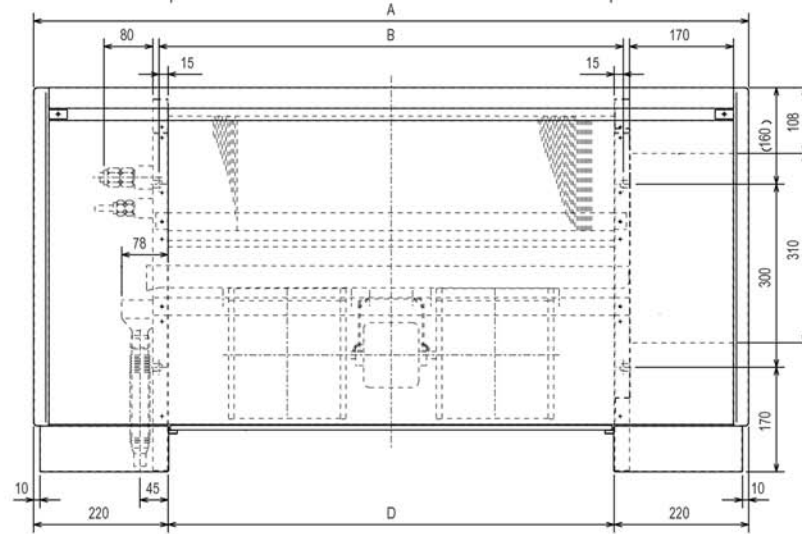

- > Remote controller can be incorporated into the main unit
- > Cooling operation set temperature can be set down to 14°C db when used with R410A

Technical Information >>

PFFY-P-VLEM-E - INDOOR UNIT		PFFY-P20VLEM-E	PFFY-P25VLEM-E	PFFY-P32VLEM-E	PFFY-P40VLEM-E	PFFY-P50VLEM-E	PFFY-P63VLEM-E
CAPACITY (kW)	Heating (nominal)	2.5	3.2	4.0	5.0	6.3	8.0
	Cooling (nominal)	2.2	2.8	3.6	4.5	5.6	7.1
R410A / R407c	Heating (UK)	2.3	3.0	3.7	4.6	5.8	7.4
	Cooling (UK)	2.1	2.6	3.4	4.3	5.3	6.7
R407c	Cooling (UK)	2.1	2.7	3.4	4.3	5.3	6.7
R410A High Sensible	Cooling (UK)	1.5	1.9	2.4	3.0	3.8	4.8
SHF	R410A (UK)	0.90	0.81	0.74	0.72	0.74	0.73
	R407c (UK)	0.90	0.78	0.74	0.72	0.74	0.73
High Sensible	R410A (UK)	1.00	0.95	0.83	0.83	0.84	0.81
POWER INPUT (kW)	Heating (nominal)	0.04	0.04	0.06	0.065	0.085	0.10
	Cooling (nominal)	0.04	0.04	0.06	0.065	0.085	0.10
AIRFLOW (m3/min)	Lo-Hi	5.5-6.5	5.5-6.5	7-9	9-11	12-14	12-15.5
NOISE (dBA)	Lo-Hi	34-40	34-40	35-40	38-43	38-43	40-46
WEIGHT (kg)		23	23	25	26	30	32
DIMENSIONS (mm)	Width	1050	1050	1170	1170	1410	1410
	Depth	220	220	220	220	220	220
	Height	630	630	630	630	630	630
ELECTRICAL SUPPLY		220-240v, 50Hz	220-240v, 50Hz	220-240v, 50Hz	220-240v, 50Hz	220-240v, 50Hz	220-240v, 50Hz
PHASE		Single	Single	Single	Single	Single	Single
RUNNING CURRENT (A)	Heating	0.19	0.19	0.29	0.32	0.40	0.46
	Cooling	0.19	0.19	0.29	0.32	0.40	0.46
FUSE RATING (BS88) – HRC (A)		6	6	6	6	6	6
MAINS CABLE No. Cores		3	3	3	3	3	3

PFFY-P20,25,32,40,50,63VLEM-E

Upper View >

Front View >

Side View >

Dimensions

Model	A	B	C	D
PFFY -P20VLEM-E	1050	640	600	610
PFFY -P25VLEM-E	1050	640	600	610
PFFY -P32VLEM-E	1170	760	720	730
PFFY -P40VLEM-E	1170	760	720	730
PFFY -P50VLEM-E	1410	1000	960	970
PFFY -P63VLEM-E	1410	1000	960	970